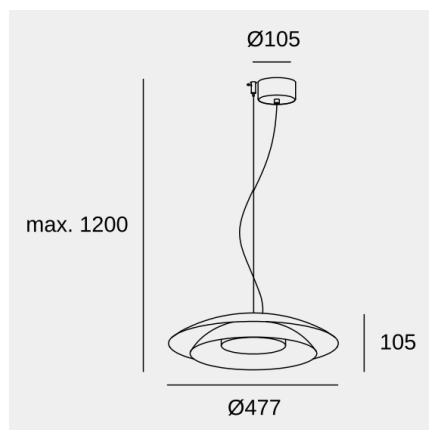

Noway Big

Francesc Vilaró

Pendant Noway Big LED 24.5 SW 2700-3000-4000K PHASE CUT Matte gold 813lm

Technical features

- Luminaire total power: 24.5W
- Real lumens: 813 (3000K)
- Real lm/W: 33
- Correlated Colour Temperature (CCT): SW 2700-3000-4000K
- Lens / reflector angle: HORIZONTAL 136°
- Structure material: Steel
- Structure finish: Matte gold
- Driver Brand: HEP
- Voltage / frequency: 220-240V/50-60Hz
- Dimming protocol: PHASE CUT
- Power Factor: 0.90
- Useful life: 50,000h L80B20
- Warranty: 5 años
- Easily recyclable luminaire

Luminotechnic features

- CRI: 90
- MacAdam steps: 3
- Photobiological risk: RGO

Lampholder	Quantity	Light source power (W)
LED	1	21.7W

Image may not match reference. LedsC4 reserves the right to amend any of the product's components. The data related to flux, power and colour temperature may be subject to changes made by the manufacturer.

Noway Big

Francesc Vilaró

Pendant Noway Big LED 24.5 SW 2700-3000-4000K PHASE CUT Matte gold 813lm

Logistics

x 1

Net weight (kg): 4.35

Packaged weight (kg): 5.85

Packaging: 540mm x 540mm x
320mm