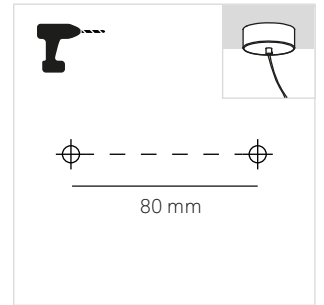

NOWAY

PENDANT 477

LedsC4

LightForLife

1. 2.4 GHz ON

2. smartapp.tuya.com/lightforlifesmart

3. ON

4. 5s