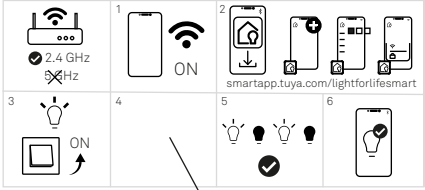

i LightForLife