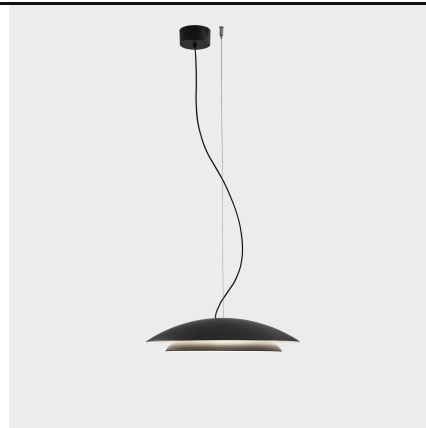

Noway Big

Francesc Vilaró

Pendant Noway Big LED 24.5 SW 2700-3000-4000K PHASE CUT Black 813lm

Technical features

- Luminaire total power: 24.5W
- Real lumens: 813 (3000K)
- Real lm/W: 33
- Correlated Colour Temperature (CCT): SW 2700-3000-4000K
- Lens / reflector angle: HORIZONTAL 136°
- Structure material: Steel
- Structure finish: Black
- Driver Brand: HEP
- Voltage / frequency: 220-240V/50-60Hz
- Dimming protocol: PHASE CUT
- Power Factor: 0.90
- Useful life: 50,000h L80B20
- Warranty: 5 años
- Easily recyclable luminaire

Luminotechnic features

- CRI: 90
- MacAdam steps: 3
- Photobiological risk: RGO

Lampholder	Quantity	Light source power (W)
LED	1	21.7W

Image may not match reference. LedsC4 reserves the right to amend any of the product's components. The data related to flux, power and colour temperature may be subject to changes made by the manufacturer.

Noway Big

Francesc Vilaró

Pendant Noway Big LED 24.5 SW 2700-3000-4000K PHASE CUT Black 813lm

Logistics

x 1

Net weight (kg): 4.35

Packaged weight (kg): 5.85

Packaging: 540mm x 540mm x
320mm