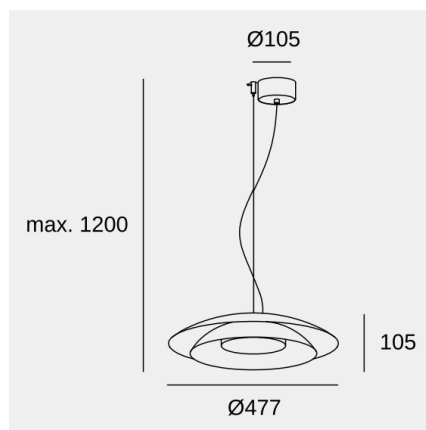

Noway Big

Francesc Vilaró

Pendant Noway Big LED 24.5 SW 2700-3000-4000K PHASE CUT Black 813lm

Technical features

- Luminaire total power: 24.5W
- Real lumens: 813 (3000K)
- Real lm/W: 33
- Correlated Colour Temperature (CCT): SW 2700-3000-4000K
- Lens / reflector angle: HORIZONTAL 136°
- Structure material: Steel
- Structure finish: Black
- Driver Brand: HEP
- Voltage / frequency: 220-240V/50-60Hz
- Dimming protocol: PHASE CUT
- Power Factor: 0.90
- Useful life: 50,000h L80B20
- Warranty: 5 años
- Easily recyclable luminaire

Luminotechnic features

- CRI: 90
- MacAdam steps: 3
- Photobiological risk: RGO

Lampholder	Quantity	Light source power (W)
LED	1	21.7W

Image may not match reference. LedsC4 reserves the right to amend any of the product's components. The data related to flux, power and colour temperature may be subject to changes made by the manufacturer.

Noway Big

Francesc Vilaró

Pendant Noway Big LED 24.5 SW 2700-3000-4000K PHASE CUT Black 813lm

Logistics

x 1

Net weight (kg): 4.35

Packaged weight (kg): 5.85

Packaging: 540mm x 540mm x
320mm