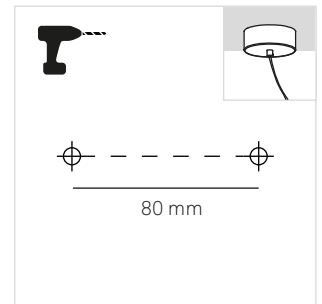

NOWAY

PENDANT 477

LedsC4

LightForLife

1. 2.4 GHz ON

2. smartapp.tuya.com/lightforlifesmart

3. ON

4. 5s