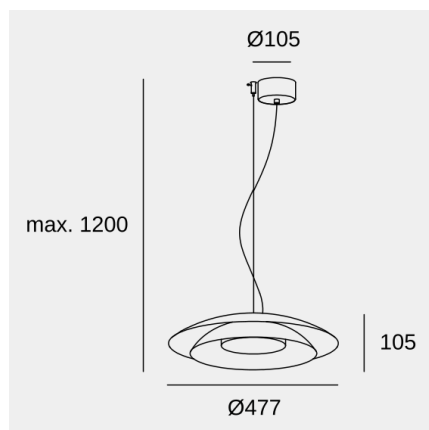

Noway Big

Francesc Vilaró

Pendant Noway Big LED 24.5 SW 2700-3000-4000K ON-OFF Black 813lm

Technical features

- Luminaire total power: 24.5W
- Real lumens: 813 (3000K)
- Real lm/W: 33
- Correlated Colour Temperature (CCT): SW 2700-3000-4000K
- Lens / reflector angle: HORIZONTAL 136°
- Structure material: Steel
- Structure finish: Black
- Driver Brand: HEP
- Voltage / frequency: 220-240V/50-60Hz
- Dimming protocol: ON-OFF
- Power Factor: 0.90
- Useful life: 50,000h L80B20
- Warranty: 5 años
- Easily recyclable luminaire

Luminotechnic features

- CRI: 90
- MacAdam steps: 3
- Photobiological risk: RGO

Lampholder	Quantity	Light source power (W)
LED	1	21.7W

Image may not match reference. LedsC4 reserves the right to amend any of the product's components. The data related to flux, power and colour temperature may be subject to changes made by the manufacturer.

Noway Big

Francesc Vilaró

Pendant Noway Big LED 24.5 SW 2700-3000-4000K ON-OFF Black 813lm

Logistics

x 1

Net weight (kg): 4.15

Packaged weight (kg): 6.25

Packaging: 530mm x 530mm x
300mm