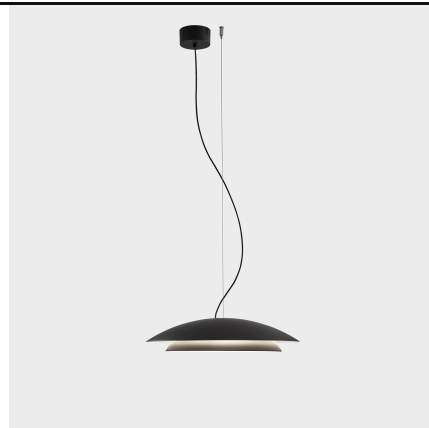

Noway Big

Francesc Vilaró

Pendant Noway Big LED 24.5 SW 2700-3000-4000K ON-OFF Black 813lm

Technical features

- Luminaire total power: 24.5W
- Real lumens: 813 (3000K)
- Real lm/W: 33
- Correlated Colour Temperature (CCT): SW 2700-3000-4000K
- Lens / reflector angle: HORIZONTAL 136°
- Structure material: Steel
- Structure finish: Black
- Driver Brand: HEP
- Voltage / frequency: 220-240V/50-60Hz
- Dimming protocol: ON-OFF
- Power Factor: 0.90
- Useful life: 50,000h L80B20
- Warranty: 5 años
- Easily recyclable luminaire

Luminotechnic features

- CRI: 90
- MacAdam steps: 3
- Photobiological risk: RGO

Lampholder	Quantity	Light source power (W)
LED	1	21.7W

Image may not match reference. LedsC4 reserves the right to amend any of the product's components. The data related to flux, power and colour temperature may be subject to changes made by the manufacturer.

Noway Big

Francesc Vilaró

Pendant Noway Big LED 24.5 SW 2700-3000-4000K ON-OFF Black 813lm

Logistics

x 1

Net weight (kg): 4.15

Packaged weight (kg): 6.25

Packaging: 530mm x 530mm x
300mm