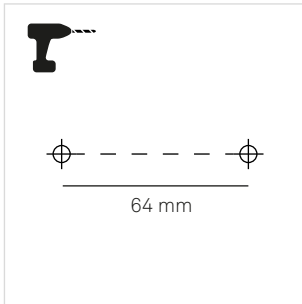

NOWAY

PENDANT 350

LedsC4

i LightForLife

 2.4 GHz 5 Hz	1 ON	2 smartapp.tuya.com/lightforlifsmart
3 ON	4 5s	5
		6

APP

leds-c4.com/sites/default/files/media/files/manual-lightforlife-en.pdf

i LightForLife