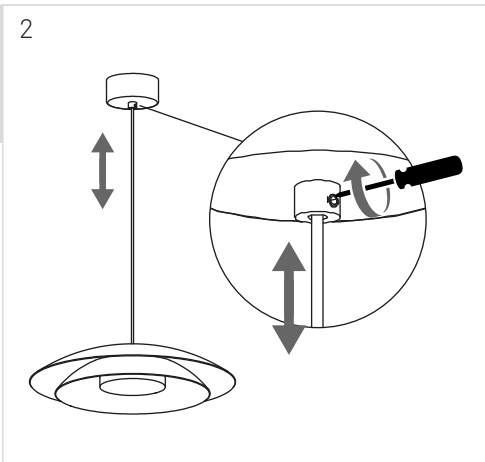

NOWAY

PENDANT 350

LedsC4

i LightForLife

 2.4 GHz 5 Hz	1 ON	2 smartapp.tuya.com/lightforlifsmart
3 ON	4 5s	5
		6

APP

leds-c4.com/sites/default/files/media/files/manual-lightforlife-en.pdf

i LightForLife