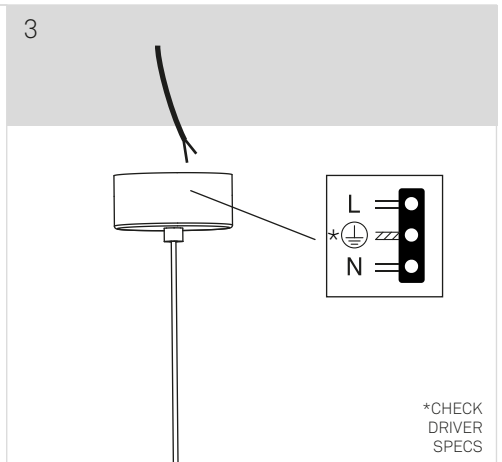

NOWAY

PENDANT 350

LedsC4

i LightForLife

 2.4 GHz 5 Hz	1 ON	2 smartapp.tuya.com/lightforlifsmart
3 ON	4 5s	5
		6

APP

leds-c4.com/sites/default/files/media/files/manual-lightforlife-en.pdf

i LightForLife