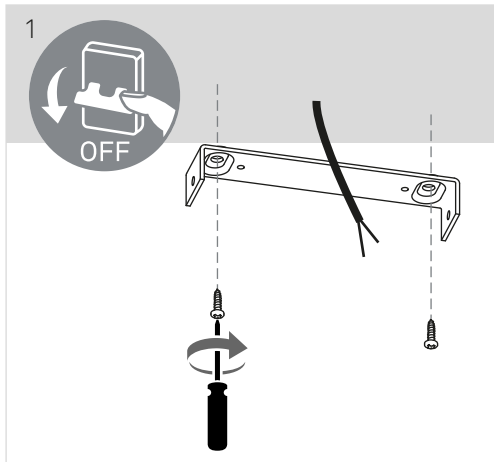

NOWAY

PENDANT 350

LedsC4

i LightForLife

 2.4 GHz 5 Hz	1 ON	2 smartapp.tuya.com/lightforlifsmart
3 ON	4 5s	5
		6

APP

leds-c4.com/sites/default/files/media/files/manual-lightforlife-en.pdf

i LightForLife