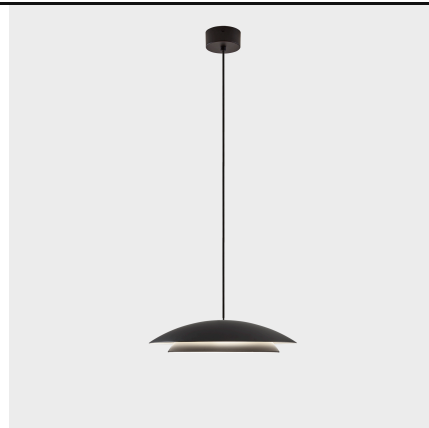

## Noway Small

Francesc Vilaró

Pendant Noway Small LED 18.5 SW 2700-3000-4000K PHASE CUT Black 618lm

### Technical features

Luminaire total power: 18.5W

Real lumens: 618 (3000K)

Real lm/W: 33

Correlated Colour Temperature (CCT): SW 2700-3000-4000K

Lens / reflector angle: HORIZONTAL 129°

Structure material: Steel

### Luminotechnic features

CRI: 90

MacAdam steps: 3

Photobiological risk: RGO

Lampholder	Quantity	Light source power (W)
LED	1	16.5W

Image may not match reference. LedsC4 reserves the right to amend any of the product's components. The data related to flux, power and colour temperature may be subject to changes made by the manufacturer.