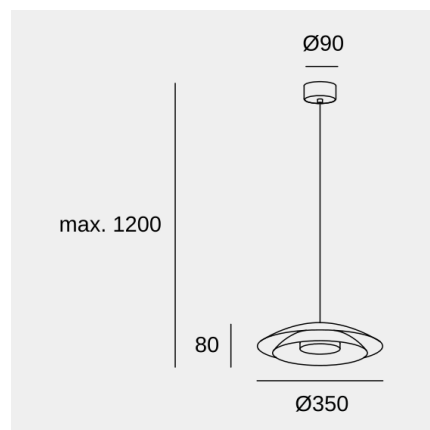

### Technical features

Luminaire total power: 18.5W

Real lumens: 618 (3000K)

Real lm/W: 33

Correlated Colour Temperature (CCT): SW 2700-3000-4000K

Lens / reflector angle: HORIZONTAL 129°

Structure material: Steel

### Luminotechnic features

CRI: 90

MacAdam steps: 3

Photobiological risk: RGO

Lampholder	Quantity	Light source power (W)
LED	1	16.5W

Image may not match reference. LedsC4 reserves the right to amend any of the product's components. The data related to flux, power and colour temperature may be subject to changes made by the manufacturer.

## Noway Small

Francesc Vilaró

Pendant Noway Small LED 18.5 SW 2700-3000-4000K PHASE CUT Black 618lm