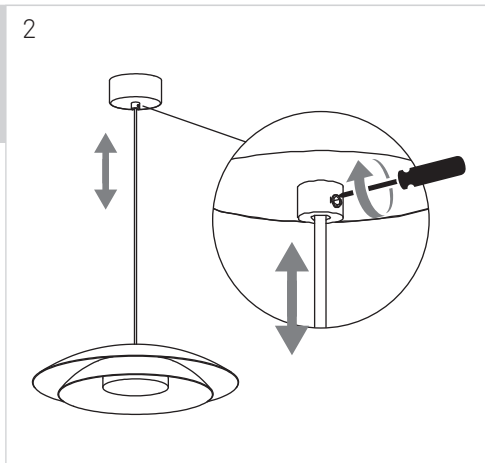

NOWAY

PENDANT 350

LEDS C4

i LightForLife

1. 2.4 GHz ON

2. smartapp.tuya.com/lightforlifesmart

3. ON

4. 5s

5. ON

6. ON

APP +

leds-c4.com/sites/default/files/media/files/manual-lightforlife-en.pdf

i CASAMBI

1. ON

2. casambi.com

3. ON

4. ON

i LightForLife

1. 2.4 GHz ON

2. smartapp.tuya.com/lightforlifesmart

3. ON

4. ON

5. ON

6. ON

5s