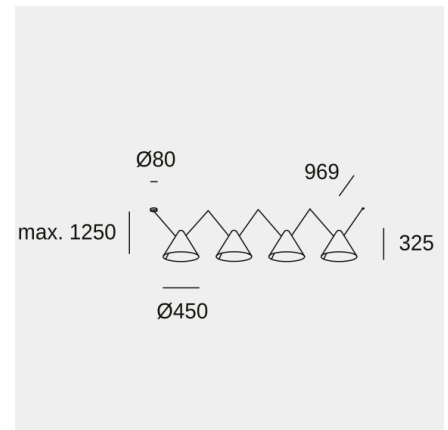

Super Attic 4 bodies Conic Shape 1250mm Side

Nahtrang Design

Pendant Super Attic 4 bodies Conic Shape 1250mm Side E27 60 Black 3664lm

Technical features

Luminaire total power: 60W
 Lens / reflector angle: HORIZONTAL 130°
 Structure material: Aluminium
 Structure finish: Black
 Max. size of light bulb: NA/100 mm
 Recommended light bulb: E27
 Voltage / frequency: 100-240V/50-60Hz
 Warranty: 5 años
 Easily recyclable luminaire

Luminotechnic features

Lampholder	Quantity	Light source power (W)	Correlated Colour Temperature (CCT)
E27	4	Max. power 15W	-

Image may not match reference. LedsC4 reserves the right to amend any of the product's components. The data related to flux, power and colour temperature may be subject to changes made by the manufacturer.

Super Attic 4 bodies Conic Shape 1250mm Side

Nahtrang Design

Pendant Super Attic 4 bodies Conic Shape 1250mm Side E27 60 Black 3664lm

Logistics

Net weight (kg): 5.99

Packaged weight (kg): 16.35

Packaging: 1020mm x 1020mm x
520mm