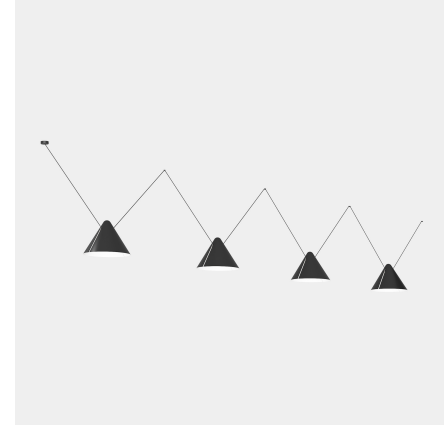

Super Attic 4 bodies Conic Shape 1250mm Side

Nahtrang Design

Pendant Super Attic 4 bodies Conic Shape 1250mm Side E27 60 Black 3664lm

Technical features

Luminaire total power: 60W
 Lens / reflector angle: HORIZONTAL 130°
 Structure material: Aluminium
 Structure finish: Black
 Max. size of light bulb: NA/100 mm
 Recommended light bulb: E27
 Voltage / frequency: 100-240V/50-60Hz
 Warranty: 5 años
 Easily recyclable luminaire

Luminotechnic features

Lampholder	Quantity	Light source power (W)	Correlated Colour Temperature (CCT)
E27	4	Max. power 15W	-

Image may not match reference. LedsC4 reserves the right to amend any of the product's components. The data related to flux, power and colour temperature may be subject to changes made by the manufacturer.