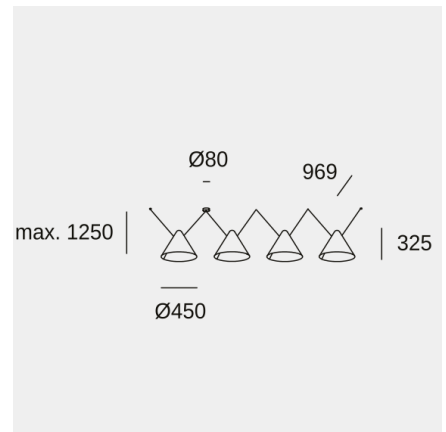

Super Attic 4 bodies Conic Shape 1250mm

Nahtrang Design

Pendant Super Attic 4 bodies Conic Shape 1250mm E27 60 Black 3664lm

Technical features

- Luminaire total power: 60W
- Lens / reflector angle: HORIZONTAL 130°
- Structure material: Aluminium
- Structure finish: Black
- Max. size of light bulb: NA/100 mm
- Recommended light bulb: E27
- Voltage / frequency: 100-240V/50-60Hz
- Warranty: 5 años
- Easily recyclable luminaire

Luminotechnic features

Lampholder	Quantity	Light source power (W)	Correlated Colour Temperature (CCT)
E27	4	Max. power 15W	-

Image may not match reference. LedsC4 reserves the right to amend any of the product's components. The data related to flux, power and colour temperature may be subject to changes made by the manufacturer.

Super Attic 4 bodies Conic Shape 1250mm

Nahtrang Design

Pendant Super Attic 4 bodies Conic Shape 1250mm E27 60 Black 3664lm

Logistics

Net weight (kg): 5.99

Packaged weight (kg): 16.35

Packaging: 1020mm x 1020mm x
520mm