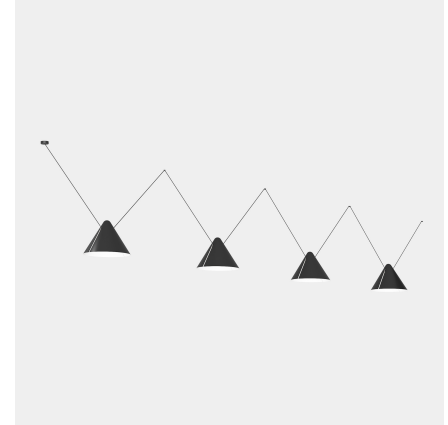

Super Attic 4 bodies Conic Shape 2250mm Side

Nahtrang Design

Pendant Super Attic 4 bodies Conic Shape 2250mm Side E27 60 Black 3664lm

Technical features

Luminaire total power: 60W
 Lens / reflector angle: HORIZONTAL 130°
 Structure material: Aluminium
 Structure finish: Black
 Max. size of light bulb: NA/100 mm
 Recommended light bulb: E27
 Voltage / frequency: 100-240V/50-60Hz
 Warranty: 5 años
 Easily recyclable luminaire

Luminotechnic features

Lampholder	Quantity	Light source power (W)	Correlated Colour Temperature (CCT)
E27	4	Max. power 15W	-

Image may not match reference. LedsC4 reserves the right to amend any of the product's components. The data related to flux, power and colour temperature may be subject to changes made by the manufacturer.