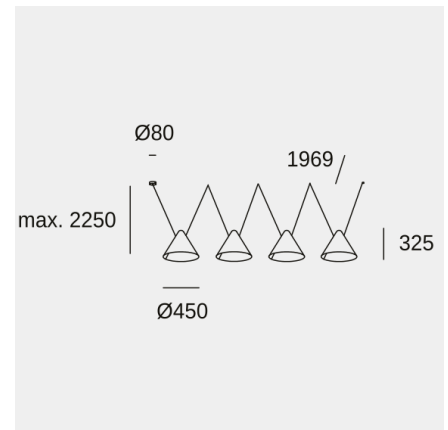

Super Attic 4 bodies Conic Shape 2250mm Side

Nahtrang Design

Pendant Super Attic 4 bodies Conic Shape 2250mm Side E27 60 Black 3664lm

Technical features

Luminaire total power: 60W
 Lens / reflector angle: HORIZONTAL 130°
 Structure material: Aluminium
 Structure finish: Black
 Max. size of light bulb: NA/100 mm
 Recommended light bulb: E27
 Voltage / frequency: 100-240V/50-60Hz
 Warranty: 5 años
 Easily recyclable luminaire

Luminotechnic features

Lampholder	Quantity	Light source power (W)	Correlated Colour Temperature (CCT)
E27	4	Max. power 15W	-

Image may not match reference. LedsC4 reserves the right to amend any of the product's components. The data related to flux, power and colour temperature may be subject to changes made by the manufacturer.

Super Attic 4 bodies Conic Shape 2250mm Side

Nahtrang Design

Pendant Super Attic 4 bodies Conic Shape 2250mm Side E27 60 Black 3664lm

Logistics

Net weight (kg): 6.17

Packaged weight (kg): 16.53

Packaging: 1020mm x 1020mm x
520mm