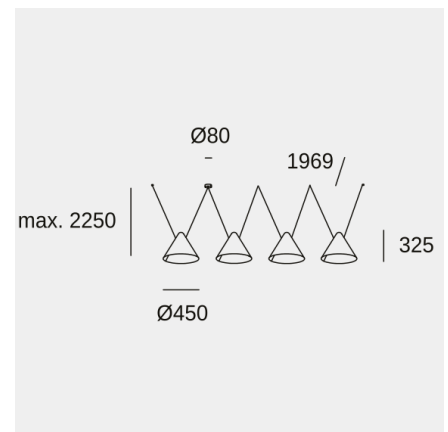

Super Attic 4 bodies Conic Shape 2250mm

Nahrang Design

Pendant Super Attic 4 bodies Conic Shape 2250mm E27 60 Black 3664lm

Technical features

- Luminaire total power: 60W
- Lens / reflector angle: HORIZONTAL 130°
- Structure material: Aluminium
- Structure finish: Black
- Max. size of light bulb: NA/100 mm
- Recommended light bulb: E27
- Voltage / frequency: 100-240V/50-60Hz
- Warranty: 5 años
- Easily recyclable luminaire

Luminotechnic features

Lampholder	Quantity	Light source power (W)	Correlated Colour Temperature (CCT)
E27	4	Max. power 15W	-

Image may not match reference. LedsC4 reserves the right to amend any of the product's components. The data related to flux, power and colour temperature may be subject to changes made by the manufacturer.

Super Attic 4 bodies Conic Shape 2250mm

Nahtrang Design

Pendant Super Attic 4 bodies Conic Shape 2250mm E27 60 Black 3664lm

Logistics

Net weight (kg): 6.3

Packaged weight (kg): 16.66

Packaging: 1020mm x 1020mm x
520mm