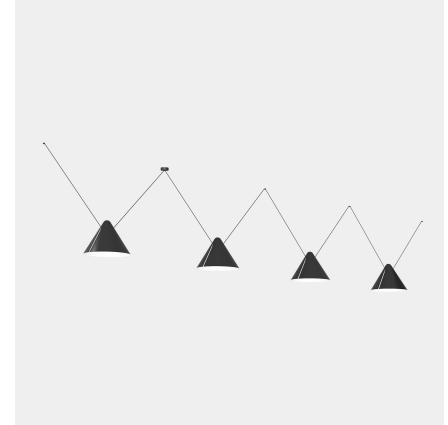

Super Attic 4 bodies Conic Shape 2250mm

Nahrang Design

Pendant Super Attic 4 bodies Conic Shape 2250mm E27 60 Black 3664lm

Technical features

- Luminaire total power: 60W
- Lens / reflector angle: HORIZONTAL 130°
- Structure material: Aluminium
- Structure finish: Black
- Max. size of light bulb: NA/100 mm
- Recommended light bulb: E27
- Voltage / frequency: 100-240V/50-60Hz
- Warranty: 5 años
- Easily recyclable luminaire

Luminotechnic features

Lampholder	Quantity	Light source power (W)	Correlated Colour Temperature (CCT)
E27	4	Max. power 15W	-

Image may not match reference. LedsC4 reserves the right to amend any of the product's components. The data related to flux, power and colour temperature may be subject to changes made by the manufacturer.