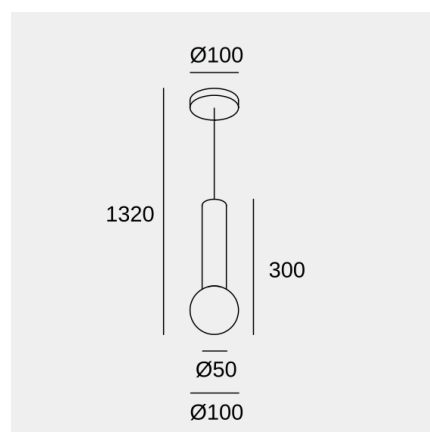

Mist

Nahtrang Design

Bath IP44 Mist E14 9 Black 239lm

Technical features

Luminaire total power: 9W

Structure material: Steel

Structure finish: Black

Diffuser material: Glass

Diffuser finish: Opal white

Max. size of light bulb: 97/35 mm

Recommended light bulb: E14

Voltage / frequency: 100-240V/50-60Hz

Warranty: 5 años

Easily recyclable luminaire

Luminotechnic features

Lampholder	Quantity	Light source power (W)
E14	1	Max. power 9W

Mist

Nahtrang Design

Bath IP44 Mist E14 9 Black 239lm

Logistics

x 6

Net weight (kg): 0.61

Packaged weight (kg): 1.02

Packaging: 360mm x 135mm x 150mm