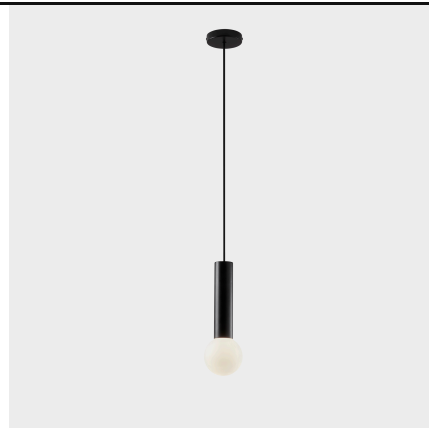

Mist

Nahtrang Design

Bath IP44 Mist E14 9 Black 239lm

Technical features

Luminaire total power: 9W

Structure material: Steel

Structure finish: Black

Diffuser material: Glass

Diffuser finish: Opal white

Max. size of light bulb: 97/35 mm

Recommended light bulb: E14

Voltage / frequency: 100-240V/50-60Hz

Warranty: 5 años

Easily recyclable luminaire

Luminotechnic features

Lampholder	Quantity	Light source power (W)
E14	1	Max. power 9W