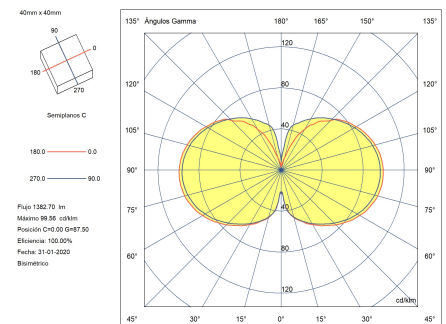

### Luminotechnic features

- Luminance C0°G65°: 2046
- Luminance C90°G65°: 1980
- CRI: 90
- MacAdam steps: 3
- Photobiological risk: RG1

UGR	
S=0.250	
Ceiling / cavity	0.7
Walls	0.5
Working Plane	0.2
Room dimensions	X=4H, Y=8H
UGR crosswise	17.5
UGR lengthwise	17.3

Lampholder	Quantity	Light source power (W)
LED	1	17.5W

Image may not match reference. LedsC4 reserves the right to amend any of the product's components. The data related to flux, power and colour temperature may be subject to changes made by the manufacturer.