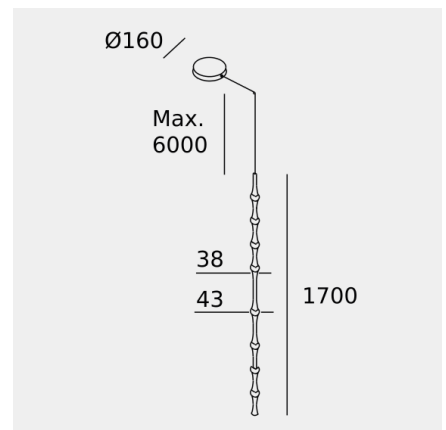

### Technical features

- Luminaire total power: 21.1W
- Real lumens: 1383
- Real lm/W: 66
- Correlated Colour Temperature (CCT): LED warm-white 2700K
- UGR: <=19
- Structure material: Aluminium
- Structure finish: Black
- Diffuser material: Polycarbonate
- Diffuser finish: Opal
- Driver Brand: MEAN WELL.
- Voltage / frequency: 220-240V/50-60Hz
- Dimming protocol: 0-10V
- Power Factor: 0.94
- THD%: 20
- Useful life: 50,000h L80B20
- Warranty: 5 años

### Luminotechnic features

- Luminance C0°G65°: 2046
- Luminance C90°G65°: 1980
- CRI: 90
- MacAdam steps: 3
- Photobiological risk: RG1

UGR	
S=0.250	
Ceiling / cavity	0.7
Walls	0.5
Working Plane	0.2
Room dimensions	X=4H, Y=8H
UGR crosswise	17.5
UGR lengthwise	17.3

Lampholder	Quantity	Light source power (W)
LED	1	17.5W

Image may not match reference. LedsC4 reserves the right to amend any of the product's components. The data related to flux, power and colour temperature may be subject to changes made by the manufacturer.