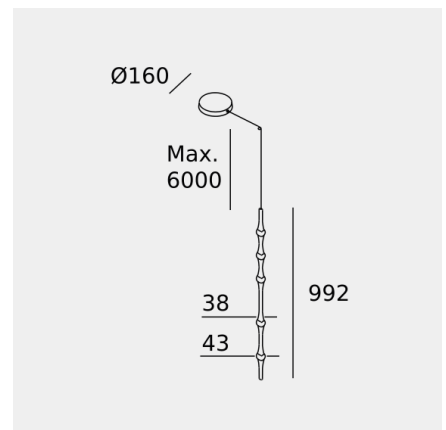

Dew Vertical 992mm

Yonoh

Pendant Dew Vertical 992mm LED 13 LED warm-white 2700K 0-10V Black 782lm

Technical features

- Luminaire total power: 13W
- Real lumens: 782
- Real lm/W: 60
- Correlated Colour Temperature (CCT): LED warm-white 2700K
- UGR: <=19
- Structure material: Aluminium
- Structure finish: Black
- Diffuser material: Polycarbonate
- Diffuser finish: Opal white
- Driver Brand: MEAN WELL.
- Voltage / frequency: 220-240V/50-60Hz
- Dimming protocol: 0-10V
- Power Factor: 0.94
- THD%: 20
- Useful life: 50,000h L80B20
- Warranty: 5 años

Luminotechnic features

- Luminance C0°G65°: 2359
- Luminance C90°G65°: 2320
- CRI: 90
- MacAdam steps: 3
- Photobiological risk: RG1

UGR		Lampholder	Quantity	Light source power (W)
S=0.250				
Ceiling / cavity	0.7	LED	1	10.5W
Walls	0.5			
Working Plane	0.2			
Room dimensions	X=4H, Y=8H			
UGR crosswise	17.9			
UGR lengthwise	17.8			

Dew Vertical 992mm

Yonoh

Pendant Dew Vertical 992mm LED 13 LED warm-white 2700K 0-10V Black 782lm

Logistics

x 4

Net weight (kg): 1.26

Packaged weight (kg): 2.73

Packaging: 225mm x 100mm x
1235mm