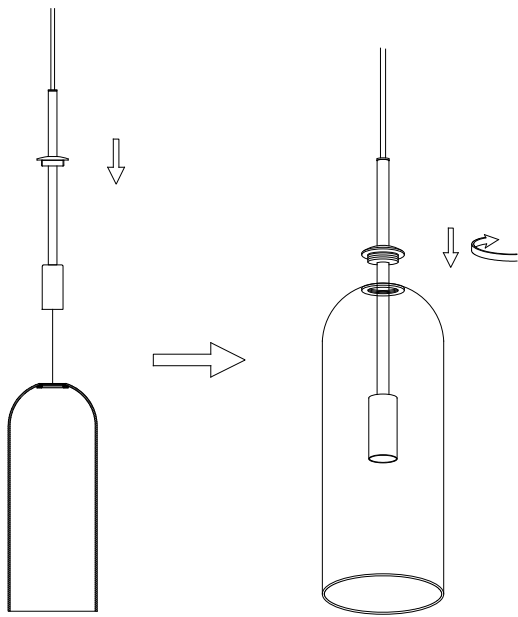

Glam 385mm Pendant

Designer: Josep Patsí

Description

for indoor use.

For downlighting. Structure material: Steel. Structure finish: Gold. Diffuser material: Glass. Diffuser finish: White. Warranty: 5 Years.

Finish
Gold
White

Material
Steel
Glass

TECHNICAL CHARACTERISTICS

Light source

Lampholder: 1 x E14
Output (W): MAX 23W
Total power consumption (W): 23
Quantity: 1

GEAR

Brand: NA

Luminaire

Recessed in-ground suitable for pedestrian crossing: No
Warranty: 5 Years

Logistics

Energy Efficiency: NO BULB
EAN Code: 8435575347014
Net Weight (Kg): 0.000
Packing: - x - x -
Masterbox: 1

The photograph may not match the reference exactly. Please read the product description to identify the finish.

00-8107

00-8108

1

2

3

4

5

6