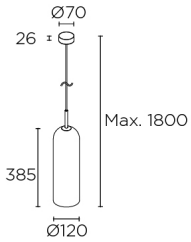

Glam 385mm Pendant

Designer: Josep Patsí

Description

for indoor use.

For downlighting. Structure material: Steel. Structure finish: Gold. Diffuser material: Glass. Diffuser finish: White. Warranty: 5 Years.

Finish
Gold
White

Material
Steel
Glass

TECHNICAL CHARACTERISTICS

Light source

Lampholder: 1 x E14
Output (W): MAX 23W
Total power consumption (W): 23
Quantity: 1

GEAR

Brand: NA

Luminaire

Recessed in-ground suitable for pedestrian crossing: No
Warranty: 5 Years

Logistics

Energy Efficiency: NO BULB
EAN Code: 8435575347014
Net Weight (Kg): 0.000
Packing: - x - x -
Masterbox: 1

The photograph may not match the reference exactly. Please read the product description to identify the finish.