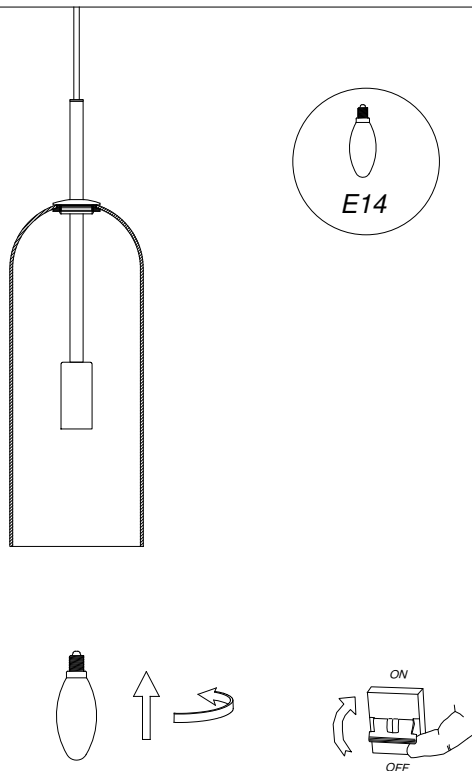

Glam 385mm Pendant

Designer: Josep Patsí

Description

for indoor use.

For downlighting. Structure material: Steel. Structure finish: Gold. Diffuser material: Glass. Diffuser finish: White. Warranty: 5 Years.

Finish
Gold
White

Material
Steel
Glass

TECHNICAL CHARACTERISTICS

Light source

Lampholder: 1 x E14
Output (W): MAX 23W
Total power consumption (W): 23
Quantity: 1

GEAR

Brand: NA

Luminaire

Recessed in-ground suitable for pedestrian crossing: No
Warranty: 5 Years

Logistics

Energy Efficiency: NO BULB
EAN Code: 8435575347014
Net Weight (Kg): 0.000
Packing: - x - x -
Masterbox: 1

The photograph may not match the reference exactly. Please read the product description to identify the finish.

00-8107

00-8108

1

2

3

4

5

6