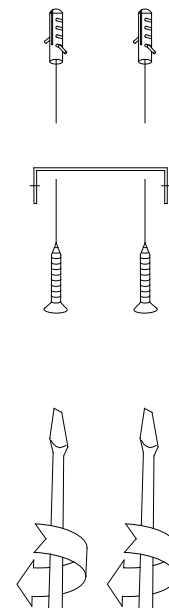

Glam 385mm Pendant

Designer: Josep Patsí

Description

for indoor use.

For downlighting. Structure material: Steel. Structure finish: Gold. Diffuser material: Glass. Diffuser finish: White. Warranty: 5 Years.

Finish
Gold
White

Material
Steel
Glass

TECHNICAL CHARACTERISTICS

Light source

Lampholder: 1 x E14
Output (W): MAX 23W
Total power consumption (W): 23
Quantity: 1

GEAR

Brand: NA

Luminaire

Recessed in-ground suitable for pedestrian crossing: No
Warranty: 5 Years

Logistics

Energy Efficiency: NO BULB
EAN Code: 8435575347014
Net Weight (Kg): 0.000
Packing: - x - x -
Masterbox: 1

The photograph may not match the reference exactly. Please read the product description to identify the finish.

00-8107

00-8108

1

2

3

4

5

6