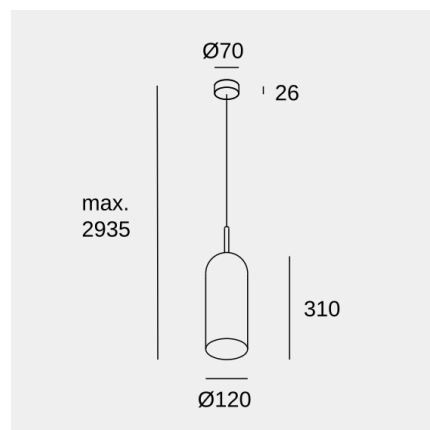

### Technical features

Luminaire total power: 9W

Structure material: Steel

Structure finish: Matte gold

Diffuser material: Glass

Diffuser finish: White

Recommended light bulb: E14

Voltage / frequency: 100-240V/50-60Hz

### Luminotechnic features

Lampholder	Quantity	Light source power (W)
E14	1	Max. power 9W

Image may not match reference. LedsC4 reserves the right to amend any of the product's components. The data related to flux, power and colour temperature may be subject to changes made by the manufacturer.