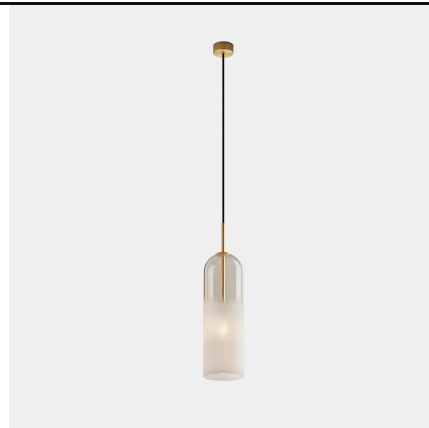

## Glam 310mm

Josep Patsi

Pendant Glam 310mm E14 9 Matte gold

### Technical features

Luminaire total power: 9W

Structure material: Steel

Structure finish: Matte gold

Diffuser material: Glass

Diffuser finish: White

Recommended light bulb: E14

Voltage / frequency: 100-240V/50-60Hz

### Luminotechnic features

Lampholder	Quantity	Light source power (W)
E14	1	Max. power 9W

Image may not match reference. LedsC4 reserves the right to amend any of the product's components. The data related to flux, power and colour temperature may be subject to changes made by the manufacturer.