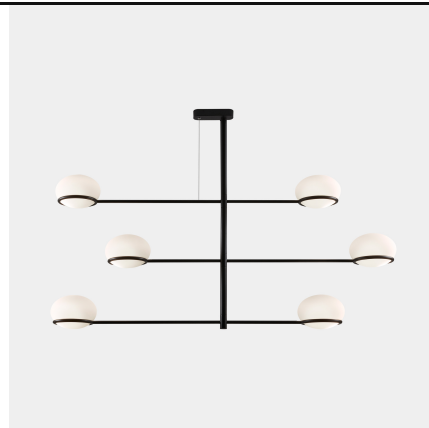

Coco Chandelier

Nahtrang Design

Pendant Coco Chandelier E14 54 Black 3550lm

Technical features

Luminaire total power: 54W

Structure material: Steel, Aluminium

Structure finish: Black

Diffuser material: Polycarbonate

Diffuser finish: White

Recommended light bulb: E14

Voltage / frequency: 100-240V/50-60Hz

Warranty: 5 años

Luminotechnic features

Luminance C0°G65°: 1523

Luminance C90°G65°: 1334

Lampholder	Quantity	Light source power (W)
E14	6	Max. power 9W