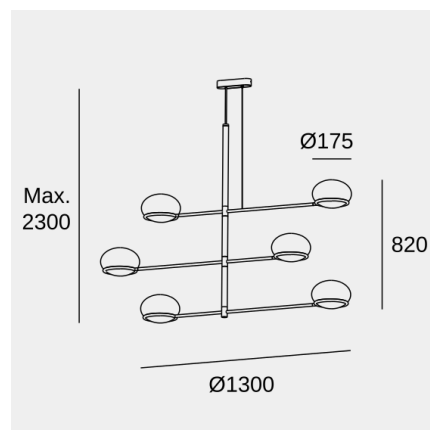

Coco Chandelier

Nahtrang Design

Pendant Coco Chandelier E14 54 Black 3550lm

Technical features

Luminaire total power: 54W

Structure material: Steel, Aluminium

Structure finish: Black

Diffuser material: Polycarbonate

Diffuser finish: White

Recommended light bulb: E14

Voltage / frequency: 100-240V/50-60Hz

Warranty: 5 años

Luminotechnic features

Luminance C0°G65°: 1523

Luminance C90°G65°: 1334

Lampholder	Quantity	Light source power (W)
E14	6	Max. power 9W

Coco Chandelier

Nahtrang Design

Pendant Coco Chandelier E14 54 Black 3550lm

Logistics

x 2

Net weight (kg): 3.5

Packaged weight (kg): 7.69

Packaging: 1360mm x 235mm x
655mm