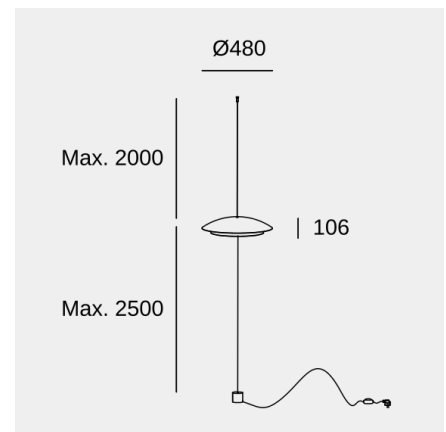

Noway Double Screen Counterweight

Francesc Vilaró

Floor lamp Noway Double Screen Counterweight LED 18 LED warm-white 3000K ON-OFF Black 495lm

Technical features

- Luminaire total power: 18W
- Real lumens: 495
- Real lm/W: 28
- Correlated Colour Temperature (CCT): LED warm-white 3000K
- Lens / reflector angle: HORIZONTAL 137°
- Structure material: Steel
- Structure finish: Black
- Voltage / frequency: 220-240V/50-60Hz
- Dimming protocol: ON-OFF
- Useful life: 50,000h L80B20
- Warranty: 5 años
- Easily recyclable luminaire

Luminotechnic features

- CRI: 80
- MacAdam steps: 3
- Photobiological risk: RG0
- UGR crosswise: 22.9
- UGR lengthwise: 22.9

Lampholder	Quantity	Light source power (W)	Correlated Colour Temperature (CCT)
LED	1	18W	LED warm-white 3000K

Noway Double Screen Counterweight

Francesc Vilaró

Floor lamp Noway Double Screen Counterweight LED 18 LED warm-white 3000K ON-OFF Black 495lm

Logistics

x 1

Net weight (kg): 5.58

Packaged weight (kg): 9.9

Packaging: 610mm x 620mm x
370mm