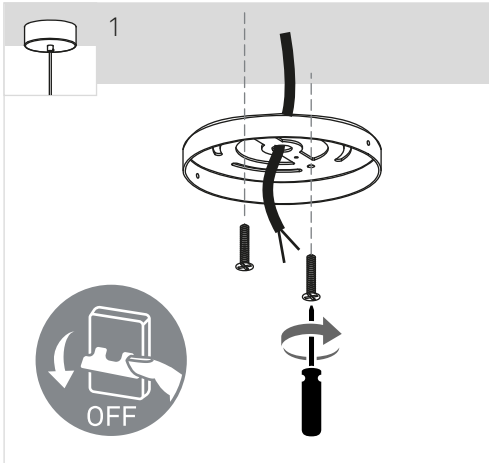

# VENETO

PENDANT SURFACE

**i CASAMBI**

1  ON	2  casambi.com
3  ON	4

**i LightForLife**

2.4 GHz 5 Hz	1  ON	2  smartapp.tuya.com/lightforlifsmart	
3  ON	4	5	6

APP +

leds-c4.com/sites/default/files/media/files/manual-lightforlife-en.pdf