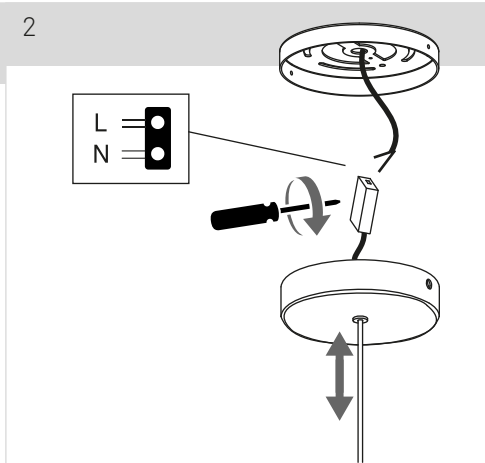

# VENETO

PENDANT SURFACE

**i CASAMBI**

1  ON	2  casambi.com
3  ON	4

**i LightForLife**

2.4 GHz 5 Hz	1  ON	2  smartapp.tuya.com/lightforlifsmart	
3  ON	4	5	6

APP +

leds-c4.com/sites/default/files/media/files/manual-lightforlife-en.pdf