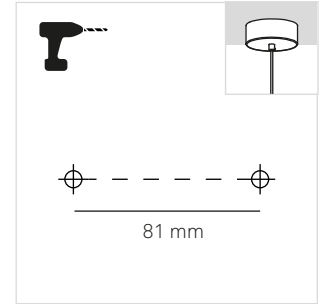

# VENETO

PENDANT SURFACE

**i CASAMBI**

1  ON	2  casambi.com
3  ON	4

**i LightForLife**

2.4 GHz 5 Hz	1  ON	2  smartapp.tuya.com/lightforlifsmart	
3  ON	4	5	6

APP +

leds-c4.com/sites/default/files/media/files/manual-lightforlife-en.pdf