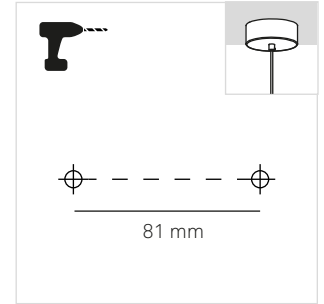

VENETO

PENDANT SURFACE

i CASAMBI

1 ON	2 casambi.com
3 ON	4

i LightForLife

2.4 GHz 5 Hz	1 ON	2 smartapp.tuya.com/lightforlifsmart	
3 ON	4 5s	5 ON	6

APP +

leds-c4.com/sites/default/files/media/files/manual-lightforlife-en.pdf