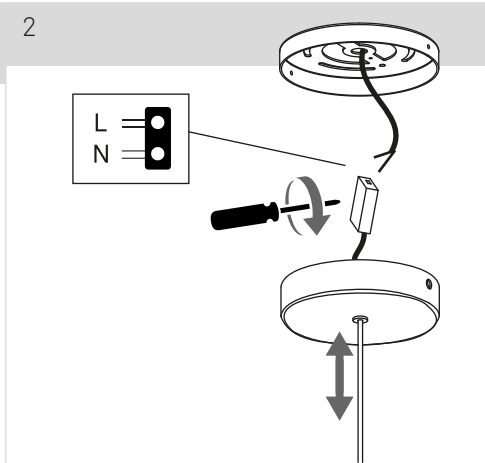

VENETO

PENDANT SURFACE

i CASAMBI

1 ON	2 casambi.com
3 ON	4

i LightForLife

2.4 GHz 5 Hz	1 ON	2 smartapp.tuya.com/lightforlifsmart	
3 ON	4 5s	5 ON	6

APP +

leds-c4.com/sites/default/files/media/files/manual-lightforlife-en.pdf