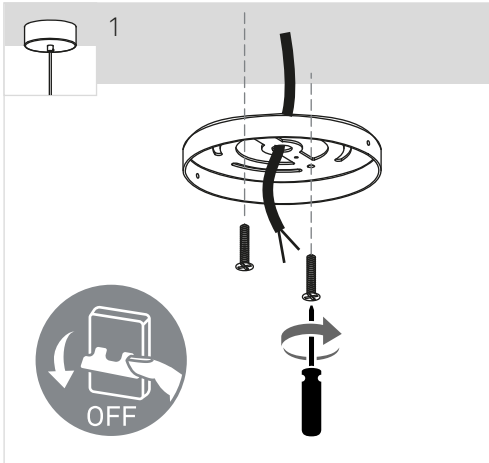

VENETO

PENDANT SURFACE

i CASAMBI

1 ON	2 casambi.com
3 ON	4

i LightForLife

2.4 GHz 5 Hz	1 ON	2 smartapp.tuya.com/lightforlifsmart	
3 ON	4 5s	5 ON	6

APP +

leds-c4.com/sites/default/files/media/files/manual-lightforlife-en.pdf