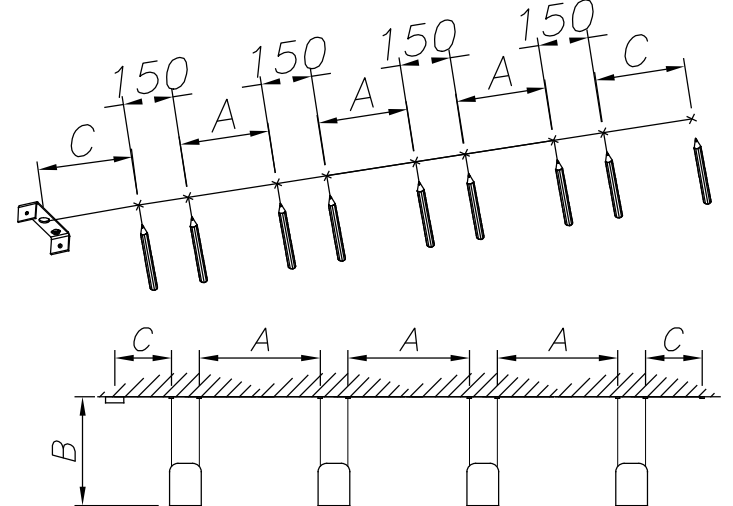

LEDS C4⁺

ATTIC / 00-7396; 7397; 7400; 7401; 7404; 7405

1

2

3

A	500mm	1000mm	1500mm
B	1140mm	1040mm	830mm

A	500mm	1000mm	1500mm
B	930mm	680mm	430mm
C	250mm	500mm	750mm

4