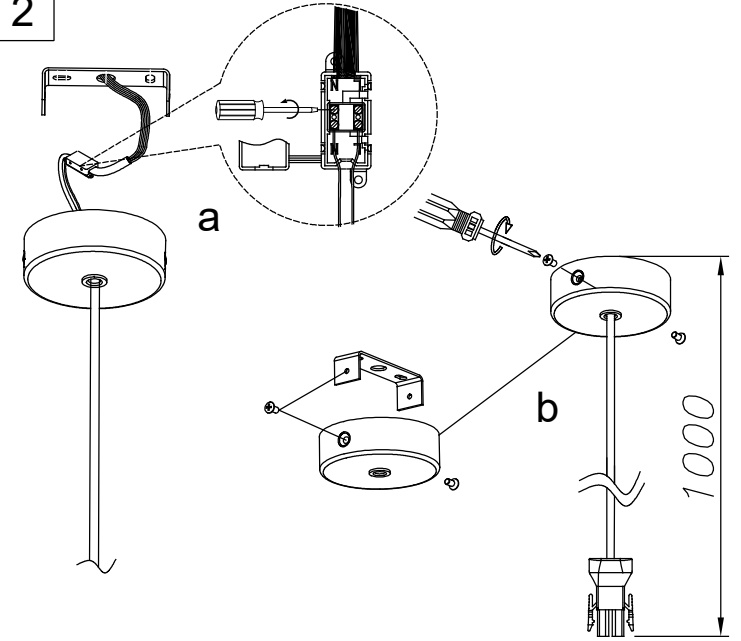

LEDS C4⁺

ATTIC / 00-7396; 7397; 7400; 7401; 7404; 7405

1

2

3

A	500mm	1000mm	1500mm
B	1140mm	1040mm	830mm

A	500mm	1000mm	1500mm
B	930mm	680mm	430mm
C	250mm	500mm	750mm

4

LEDS C4[®]

ATTIC / 00-7396; 7397; 7400; 7401; 7404; 7405

5

code: 71-7388

code: 71-7389

6

7