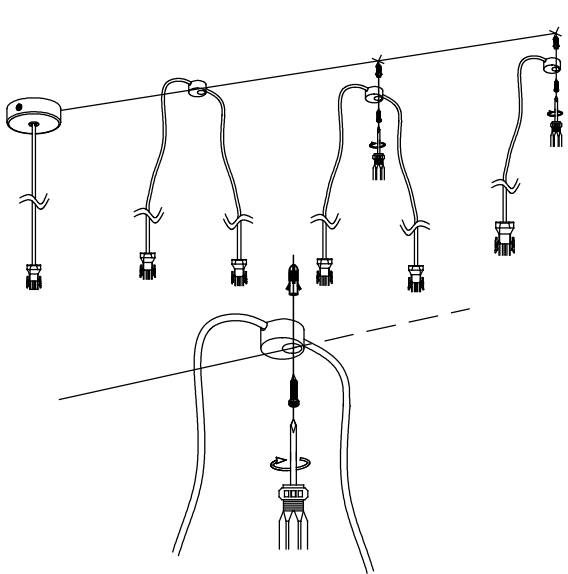

LEDS C4⁺

ATTIC / 00-7396; 7397; 7400; 7401; 7404; 7405

1

2

3

A	500mm	1000mm	1500mm
B	1140mm	1040mm	830mm

A	500mm	1000mm	1500mm
B	930mm	680mm	430mm
C	250mm	500mm	750mm

4

LEDS C4[®]

ATTIC / 00-7396; 7397; 7400; 7401; 7404; 7405

5

code: 71-7388

code: 71-7389

6

7