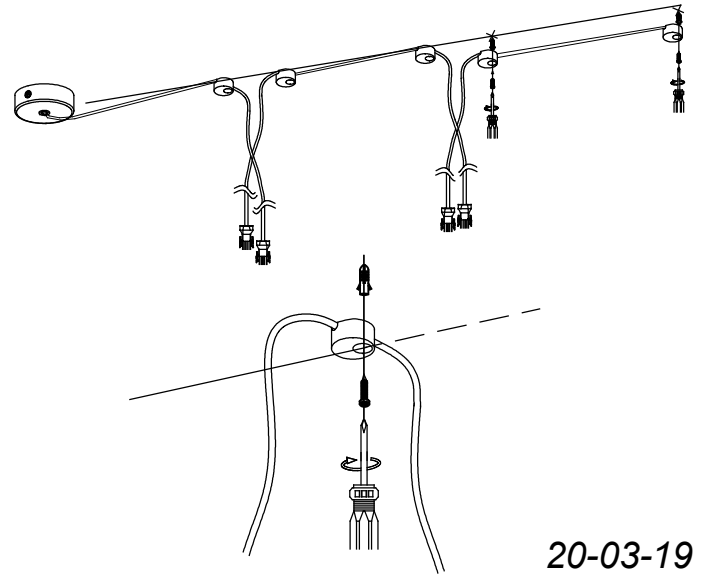

LEDS C4⁺

ATTIC / 00-7396; 7397; 7400; 7401; 7404; 7405

1

2

3

A	500mm	1000mm	1500mm
B	1140mm	1040mm	830mm

A	500mm	1000mm	1500mm
B	930mm	680mm	430mm
C	250mm	500mm	750mm

4

LEDS C4[®]

ATTIC / 00-7396; 7397; 7400; 7401; 7404; 7405

5

code: 71-7388

code: 71-7389

6

7