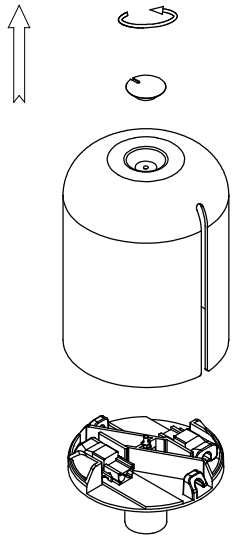

LEDS C4®

ATTIC / 00-7396; 7397; 7400; 7401; 7404; 7405

5

code: 71-7388