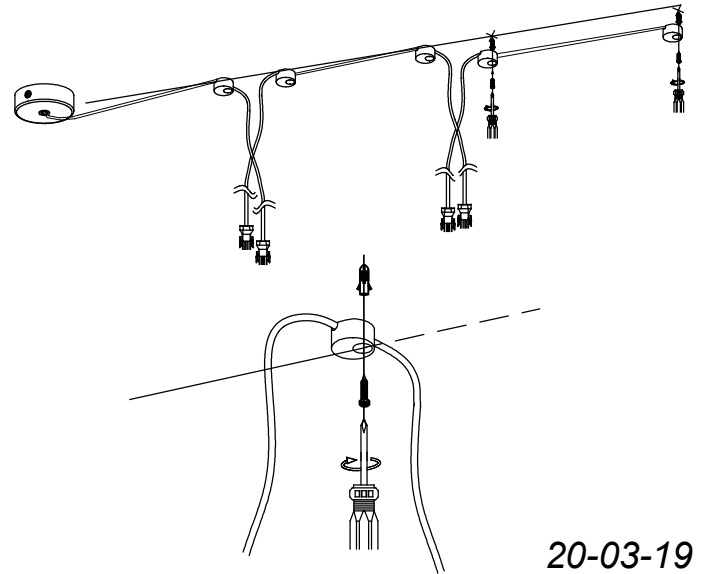

Finish

Matt white
Matt black

Material

Aluminium

TECHNICAL CHARACTERISTICS

Light source

Lampholder: 2 x E27
Output (W): MAX 23W
Total power consumption (W): 46 W
Lamp maximum dimension: 120/100 mm
Quantity: 2

GEAR

Brand: NA
Voltage / Frequency:
100-240VAC/50-60Hz
Power Factor: 1.00

Luminaire

Recessed: No
Warranty: 5 Years

Logistics

Energy Efficiency: NO BULB
EAN Code: 8435526891429
Net Weight (Kg): 0.000

The photograph may not match the reference exactly. Please read the product description to identify the finish.

LEDS C4⁺

ATTIC / 00-7396; 7397; 7400; 7401; 7404; 7405

1

2

3

A	500mm	1000mm	1500mm
B	1140mm	1040mm	830mm

A	500mm	1000mm	1500mm
B	930mm	680mm	430mm
C	250mm	500mm	750mm

4