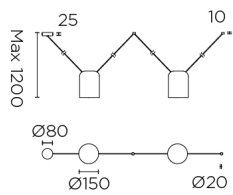

Finish

Matt white
Matt black

Material

Aluminium

TECHNICAL CHARACTERISTICS

Light source

Lampholder: 2 x E27
Output (W): MAX 23W
Total power consumption (W): 46 W
Lamp maximum dimension: 120/100 mm
Quantity: 2

GEAR

Brand: NA
Voltage / Frequency:
100-240VAC/50-60Hz
Power Factor: 1.00

Luminaire

Recessed: No
Warranty: 5 Years

Logistics

Energy Efficiency: NO BULB
EAN Code: 8435526891429
Net Weight (Kg): 0.000

The photograph may not match the reference exactly. Please read the product description to identify the finish.