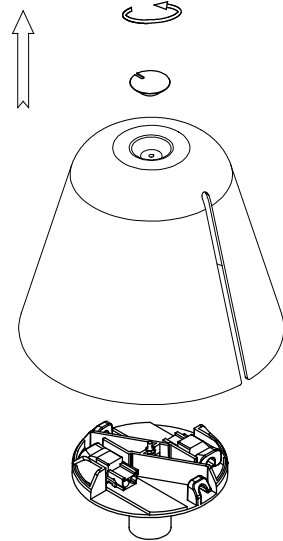

code: 71-7389