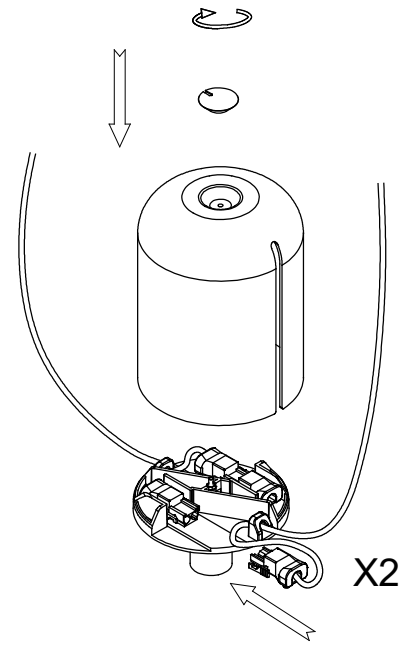

LEDS C4®

ATTIC / 00-7396; 7397; 7400; 7401; 7404; 7405

5

code: 71-7388

code: 71-7389

6

7