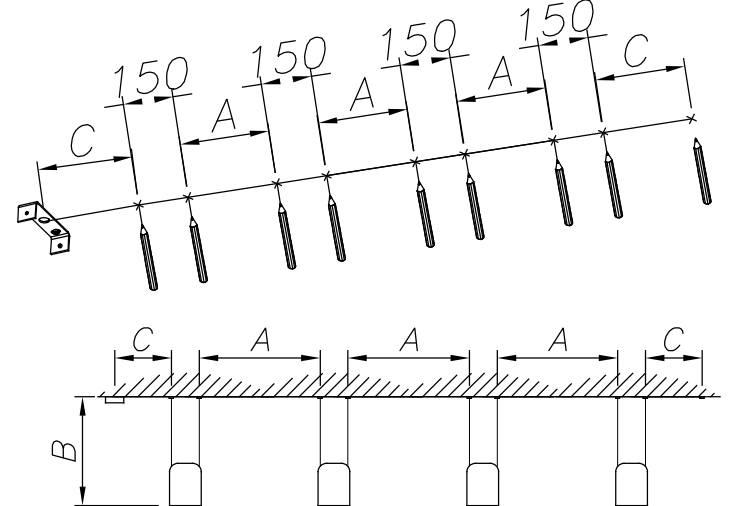

Finish

Matt white
Matt black

Material

Aluminium

TECHNICAL CHARACTERISTICS

Light source

Lampholder: 2 x E27
Output (W): MAX 23W
Total power consumption (W): 46 W
Lamp maximum dimension: 120/100 mm
Quantity: 2

LEDS C4⁺

ATTIC / 00-7396; 7397; 7400; 7401; 7404; 7405

1

2

3

A	500mm	1000mm	1500mm
B	1140mm	1040mm	830mm

A	500mm	1000mm	1500mm
B	930mm	680mm	430mm
C	250mm	500mm	750mm

4