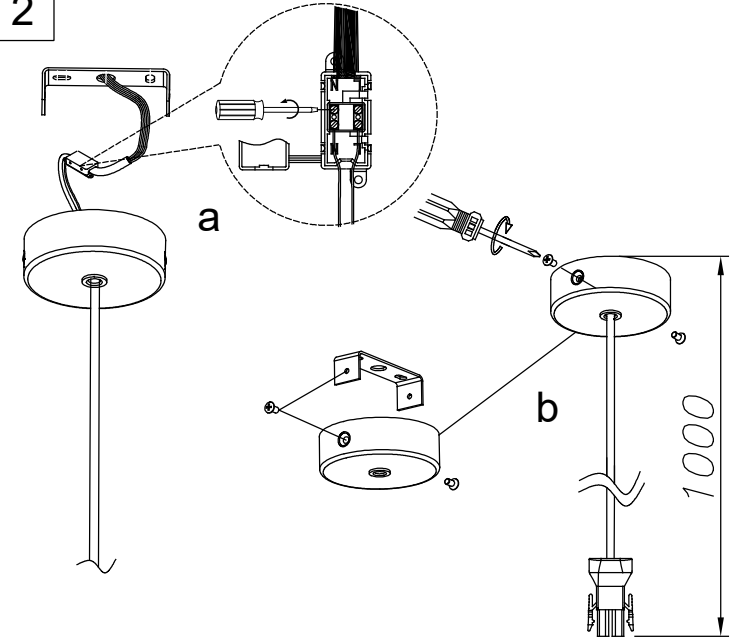

LEDS C4⁺

ATTIC / 00-7396; 7397; 7400; 7401; 7404; 7405

1

2

3

A	500mm	1000mm	1500mm
B	1140mm	1040mm	830mm

A	500mm	1000mm	1500mm
B	930mm	680mm	430mm
C	250mm	500mm	750mm

4