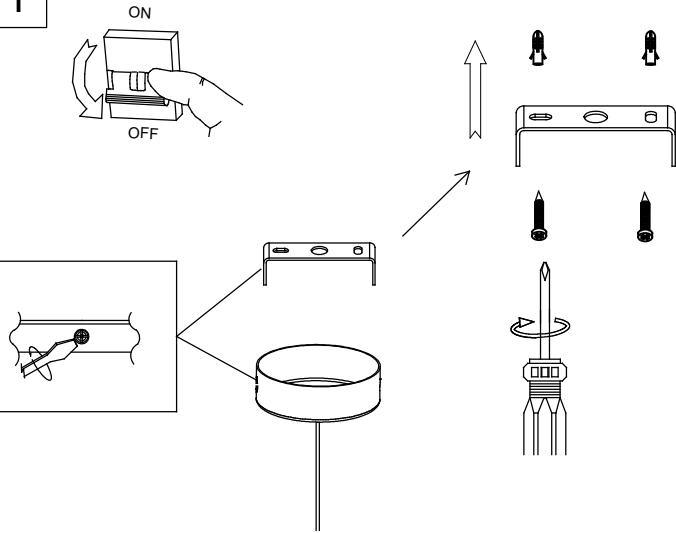

LEDS C4⁺

ATTIC / 00-7396; 7397; 7400; 7401; 7404; 7405

1