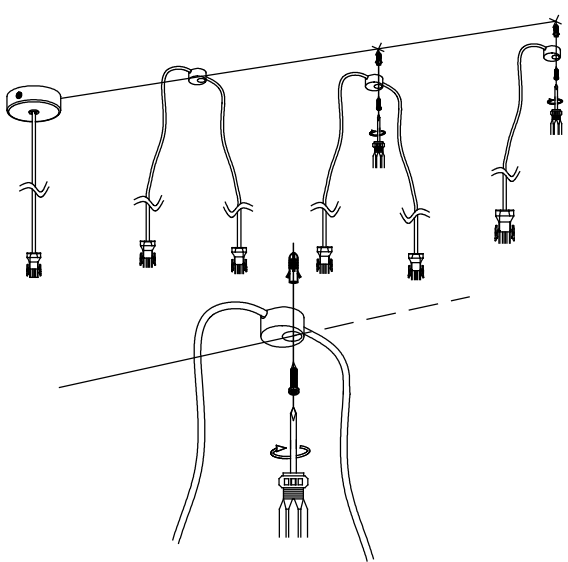

GEAR

Brand: NA
Voltage / Frequency:
100-240VAC/50-60Hz
Power Factor: 1.00

Luminaire

Recessed: No
Warranty: 5 Years

Logistics

Energy Efficiency: NO BULB
EAN Code: 8435526891429
Net Weight (Kg): 0.000

The photograph may not match the reference exactly. Please read the product description to identify the finish.

LEDS C4⁺

ATTIC / 00-7396; 7397; 7400; 7401; 7404; 7405

1

2

3

A	500mm	1000mm	1500mm
B	1140mm	1040mm	830mm

A	500mm	1000mm	1500mm
B	930mm	680mm	430mm
C	250mm	500mm	750mm

4