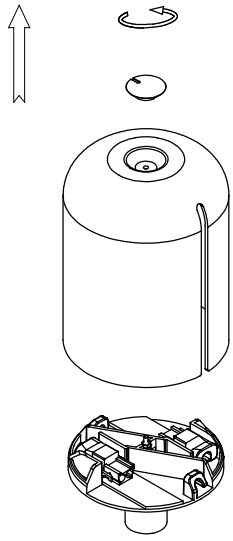

LEDS C4®

ATTIC / 00-7392; 7393

5

code: 71-7388