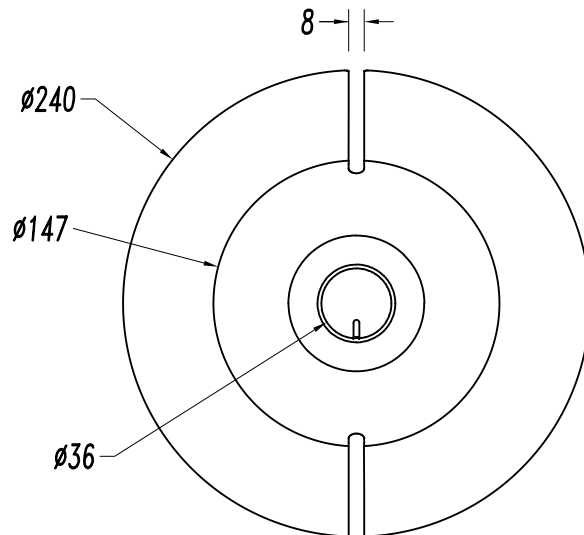

Finish

Matt white
Matt black

Material

Aluminium

TECHNICAL CHARACTERISTICS

Light source

Lampholder: 1 x E27
Output (W): MAX 23W
Total power consumption (W): 23 W
Lamp maximum dimension: 120/100 mm
Quantity: 1

GEAR

Brand: NA
Voltage / Frequency:
100-240VAC/50-60Hz
Power Factor: 1.00

Luminaire

Recessed: No
Warranty: 5 Years

Logistics

Energy Efficiency: NO BULB
EAN Code: 8435526891375
Net Weight (Kg): 0.000

LEDS C4[®]