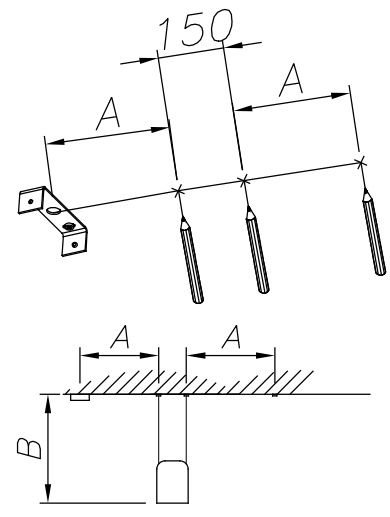

LEDS C4®

ATTIC / 00-7392; 7393

1

2

3

4