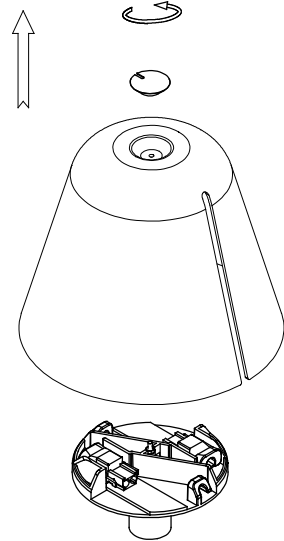

code: 71-7389