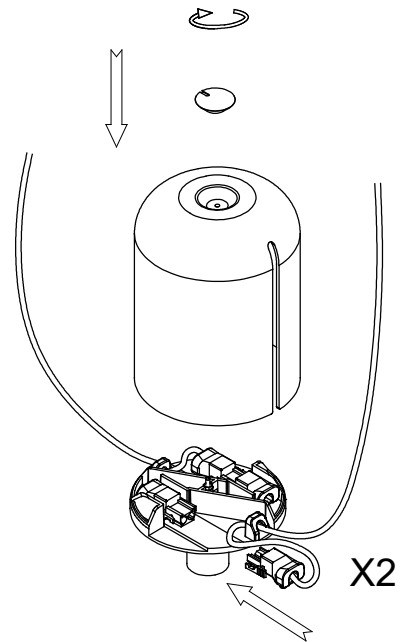

LEDS C4®

ATTIC / 00-7392; 7393

5

code: 71-7388

code: 71-7389

6

7