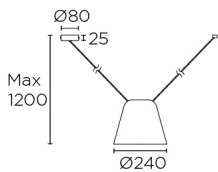

Finish

Matt white
Matt black

Material

Aluminium

TECHNICAL CHARACTERISTICS

Light source

Lampholder: 1 x E27
Output (W): MAX 23W
Total power consumption (W): 23 W
Lamp maximum dimension: 120/100 mm
Quantity: 1

GEAR

Brand: NA
Voltage / Frequency:
100-240VAC/50-60Hz
Power Factor: 1.00

Luminaire

Recessed: No
Warranty: 5 Years

Logistics

Energy Efficiency: NO BULB
EAN Code: 8435526891375
Net Weight (Kg): 0.000

LEDS C4[®]