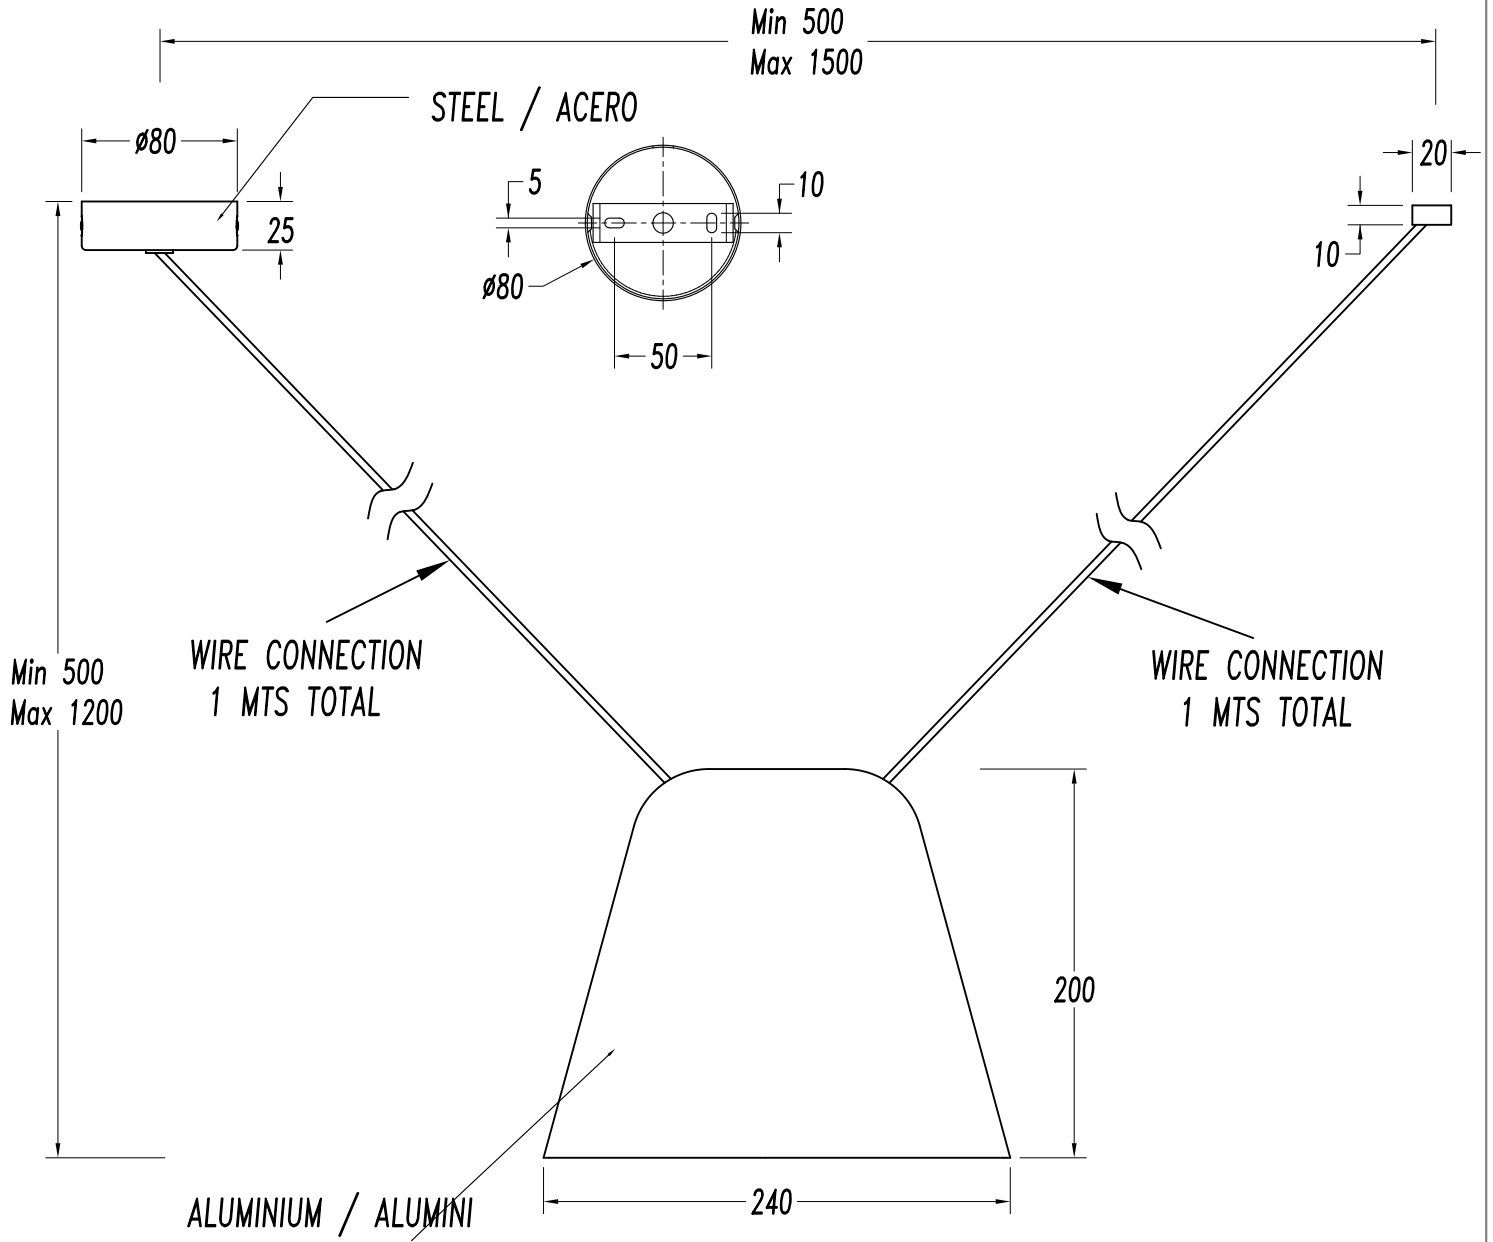

Finish

Matt white
Matt black

Material

Aluminium

TECHNICAL CHARACTERISTICS

Light source

Lampholder: 1 x E27
Output (W): MAX 23W
Total power consumption (W): 23 W
Lamp maximum dimension: 120/100 mm
Quantity: 1

GEAR

Brand: NA
Voltage / Frequency:
100-240VAC/50-60Hz
Power Factor: 1.00

Luminaire

Recessed: No
Warranty: 5 Years

Logistics

Energy Efficiency: NO BULB
EAN Code: 8435526891375
Net Weight (Kg): 0.000

LEDS C4[®]