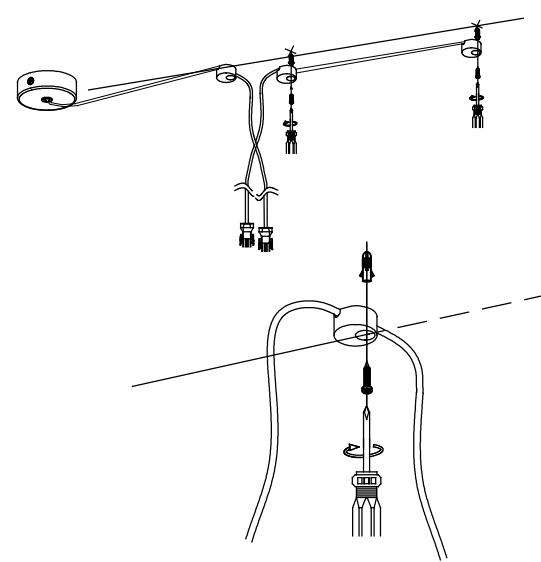

LEDS C4®

ATTIC / 00-7392; 7393

1

2

3

4