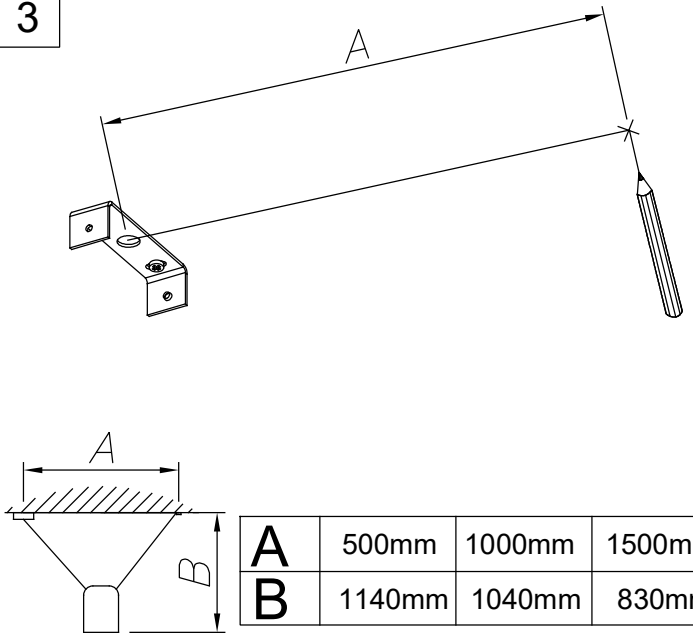

LEDS C4®

ATTIC / 00-7392; 7393

1

2

3

4