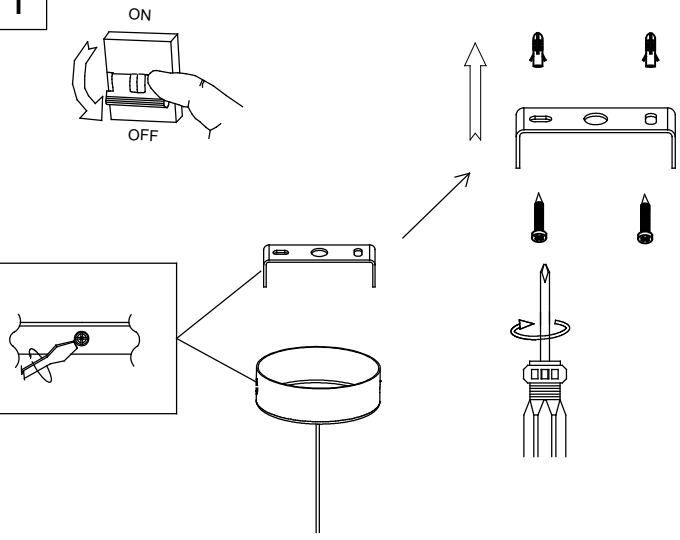

LEDS C4®

ATTIC / 00-7392; 7393

1