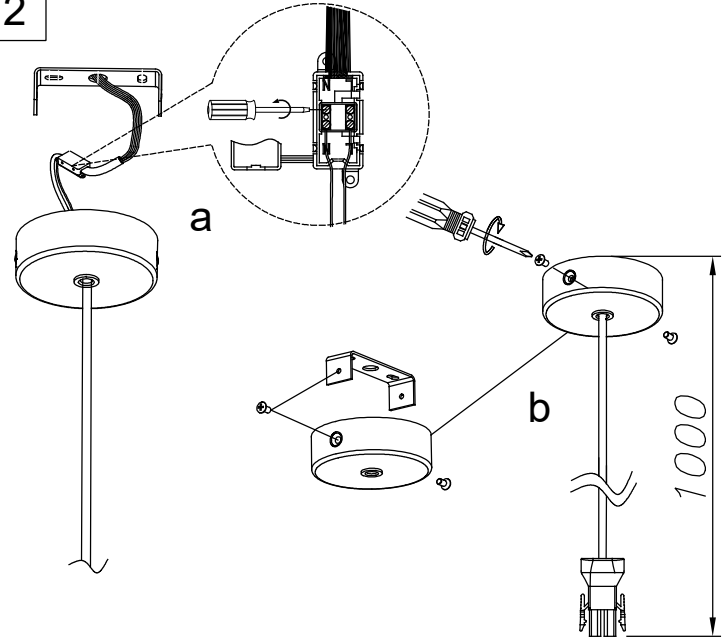

LEDS C4®

ATTIC / 00-7392; 7393

1

2

3

4