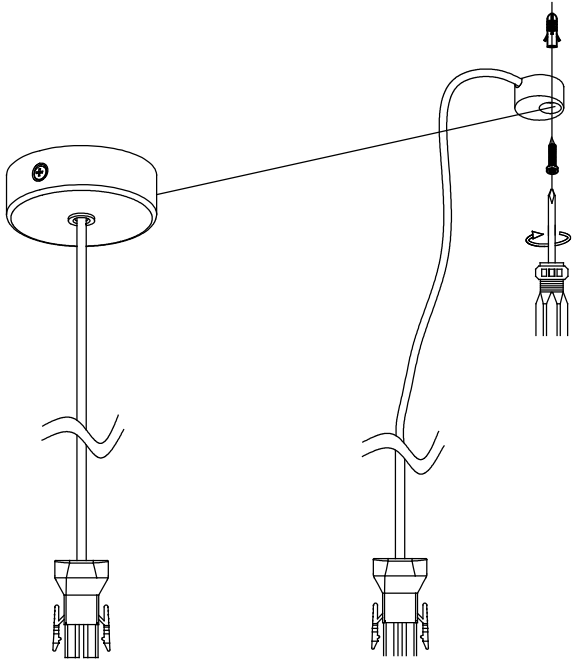

LEDS C4®

ATTIC / 00-7392; 7393

1

2

3

4