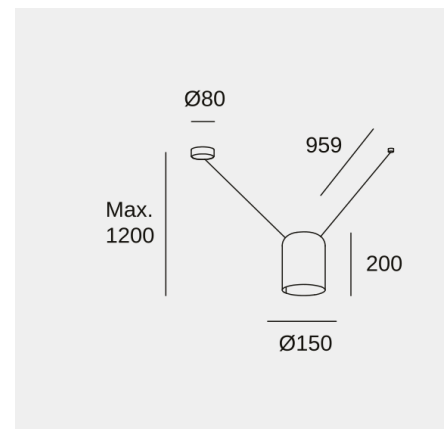

Attic Rectangular Shape V

Nahtrang Design

Pendant Attic Rectangular Shape V E27 15 White 768lm

Technical features

Luminaire total power: 15W

Lens / reflector angle: HORIZONTAL 115°

Structure material: Aluminium

Structure finish: White

Max. size of light bulb: 120/100 mm

Recommended light bulb: E27

Voltage / frequency: 100-240V/50-60Hz

Warranty: 5 años

Easily recyclable luminaire

Luminotechnic features

Lampholder	Quantity	Light source power (W)	Correlated Colour Temperature (CCT)
E27	1	Max. power 15W	-

Attic Rectangular Shape V

Nahtrang Design

Pendant Attic Rectangular Shape V E27 15 White 768lm

Logistics

Net weight (kg): 0.89

Packaged weight (kg): 2.46

Packaging: 250mm x 250mm x
445mm

Image may not match reference. LedsC4 reserves the right to amend any of the product's components. The data related to flux, power and colour temperature may be subject to changes made by the manufacturer.