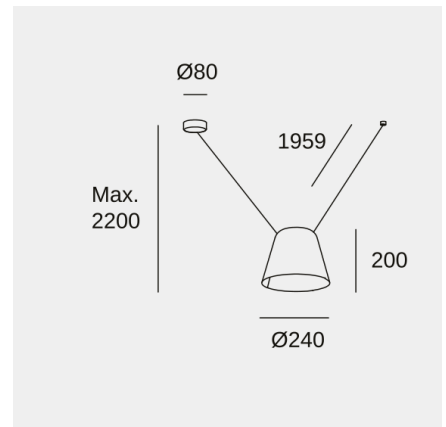

Attic Conic Shape V

Nahtrang Design

Pendant Attic Conic Shape V E27 15 White 916lm

Technical features

Luminaire total power: 15W

Lens / reflector angle: HORIZONTAL 130°

Structure material: Aluminium

Structure finish: White

Max. size of light bulb: 120/100 mm

Recommended light bulb: E27

Voltage / frequency: 100-240V/50-60Hz

Warranty: 5 años

Easily recyclable luminaire

Luminotechnic features

Lampholder	Quantity	Light source power (W)	Correlated Colour Temperature (CCT)
E27	1	Max. power 15W	-

Attic Conic Shape V

Nahtrang Design

Pendant Attic Conic Shape V E27 15 White 916lm

Logistics

x 1

Net weight (kg): 1.43

Packaged weight (kg): 2.47

Packaging: 325mm x 330mm x
455mm