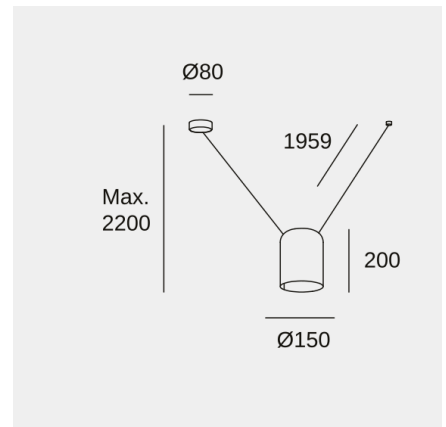

## Attic Rectangular Shape V

Nahtrang Design

Pendant Attic Rectangular Shape V E27 15 White 768lm

### Technical features

- Luminaire total power: 15W
- Lens / reflector angle: HORIZONTAL 115°
- Structure material: Aluminium
- Structure finish: White
- Max. size of light bulb: 120/100 mm
- Recommended light bulb: E27
- Voltage / frequency: 100-240V/50-60Hz
- Warranty: 5 años
- Easily recyclable luminaire

### Luminotechnic features

Lampholder	Quantity	Light source power (W)	Correlated Colour Temperature (CCT)
E27	1	Max. power 15W	-

Photometric test performed with a standard bulb

Image may not match reference. LedsC4 reserves the right to amend any of the product's components. The data related to flux, power and colour temperature may be subject to changes made by the manufacturer.