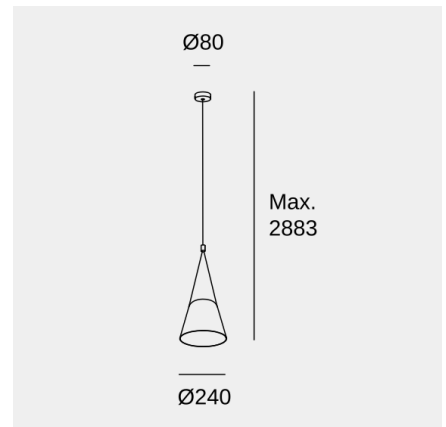

Attic Conic Shape

Nahtrang Design

Pendant Attic Conic Shape E27 15 White 916lm

Technical features

Luminaire total power: 15W

Lens / reflector angle: HORIZONTAL 130°

Structure material: Aluminium

Structure finish: White

Max. size of light bulb: 120/100 mm

Recommended light bulb: E27

Voltage / frequency: 100-240V/50-60Hz

Warranty: 5 años

Easily recyclable luminaire

Luminotechnic features

| Lampholder | Quantity | Light source power (W) | Correlated Colour Temperature (CCT) |
|------------|----------|------------------------|-------------------------------------|
| E27 | 1 | Max. power 15W | - |