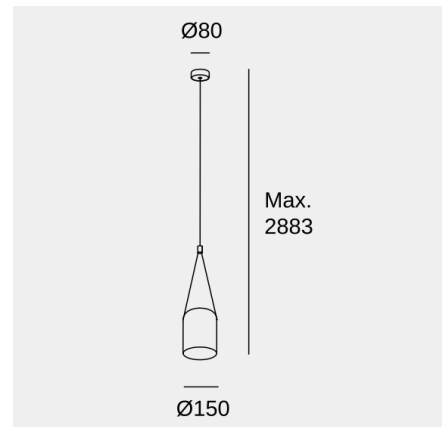

Attic Rectangular Shape

Nahtrang Design

Pendant Attic Rectangular Shape E27 15 White 768lm

Technical features

Luminaire total power: 15W

Lens / reflector angle: HORIZONTAL 115°

Structure material: Aluminium

Structure finish: White

Max. size of light bulb: 120/100 mm

Recommended light bulb: E27

Voltage / frequency: 100-240V/50-60Hz

Warranty: 5 años

Easily recyclable luminaire

Luminotechnic features

Lampholder	Quantity	Light source power (W)	Correlated Colour Temperature (CCT)
E27	1	Max. power 15W	-