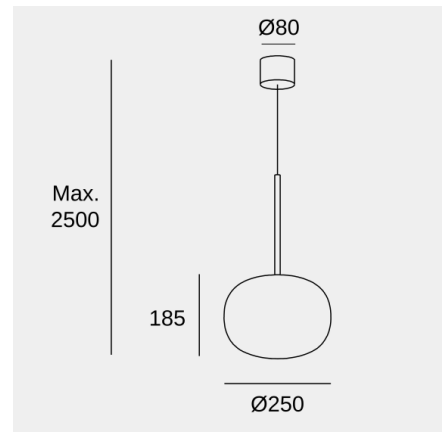

Alive Single with glass difusor

Francesc Vilaró

Pendant Alive Single with glass difusor LED 8.5 LED warm-white 2700K ON-OFF Black 454lm

Technical features

- Luminaire total power: 8.5W
- Real lumens: 454
- Real lm/W: 53
- Correlated Colour Temperature (CCT): LED warm-white 2700K
- Lens / reflector angle: FLOOD 75°
- UGR: <=16
- Structure material: Aluminium, Steel
- Structure finish: Black
- Diffuser material: Methacrylate, Glass
- Diffuser finish: Tinted, Transparent
- Voltage / frequency: 100-277V/50-60Hz
- Dimming protocol: ON-OFF
- Power Factor: 0.90
- THD%: 20
- Useful life: 50,000h L80B20
- Warranty: 5 años

Luminotechnic features

- Luminance C0°G65°: 938
- Luminance C90°G65°: 975
- CRI: 80
- MacAdam steps: 2
- Photobiological risk: RG1

UGR	
S=0.250	
Ceiling / cavity	0.7
Walls	0.5
Working Plane	0.2
Room dimensions	X=4H, Y=8H
UGR crosswise	14.1
UGR lengthwise	14.1

Lampholder	Quantity	Light source power (W)
LED	1	6.9W

Image may not match reference. LedsC4 reserves the right to amend any of the product's components. The data related to flux, power and colour temperature may be subject to changes made by the manufacturer.