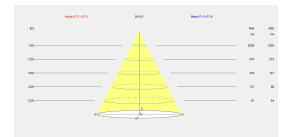

Luminance C90°G65°: 1732

CRI: 80

MacAdam steps: 3

Photobiological risk: RG1

UGR

UGR crosswise: 17.1

UGR lengthwise: 17.2

UGR	
S=0.250	
Ceiling / cavity	0.7
Walls	0.5
Working Plane	0.2
Room dimensions	X=4H, Y=8H
UGR crosswise	17.1
UGR lengthwise	17.2