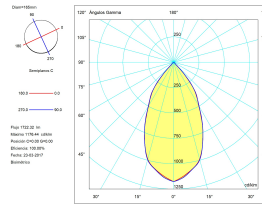

Luminance C90°G65°: 1732

CRI: 80

MacAdam steps: 3

Photobiological risk: RG1

UGR

UGR crosswise: 17.1

UGR lengthwise: 17.2

UGR	
S=0.250	
Ceiling / cavity	0.7
Walls	0.5
Working Plane	0.2
Room dimensions	X=4H, Y=8H
UGR crosswise	17.1
UGR lengthwise	17.2