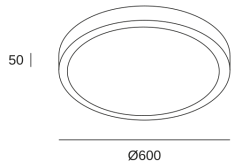

**STAC**

**TC-0106-BLA**

Ceiling fixture IP20 STAC LED 34.5W LED neutral-white 4000K ON-OFF White 2994lm

**TECHNICAL FEATURES**

Luminaire total power : 42W

Real lumens : 2994

Nominal lumens : 4500

Real lm/W : 71

Correlated Colour Temperature (CCT) : LED neutral-white 4000K

UGR : <=22

Structure material : Steel

Structure finish : White

Diffuser material : Polystyrene

Diffuser finish : OPAL

Voltage / frequency : 220-240V/50-60Hz

CRI: 80

MacAdam steps: 3

UGR

UGR crosswise: 20.8

UGR lengthwise: 20.8

UGR	
S=0.250	
Ceiling / cavity	0.7
Walls	0.5
Working Plane	0.2
Room dimensions	X=4H, Y=8H
UGR crosswise	20.8
UGR lengthwise	20.8

Lampholder	Quantity	Light source power (W)
LED	1	34.5W

**LOGISTICS**

Net weight (kg): 2.12

Packaged weight (kg): 2.82

Packaging: 605mm x 60mm x 605mm