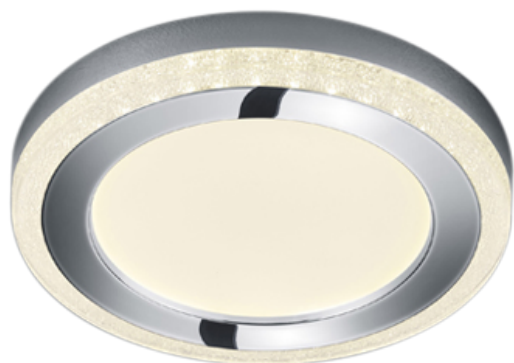

Ceiling lamp

## SLIDE – R62621906

incl. 1x SMD LED, 15W · 1x 1620lm, 3000K

incl. 1x SMD, 8W · 1x 800lm, 3000K

- Separately switchable
- Remote control
- Integrated dimmer
- Night light
- Not suitable for external dimmer
- Wall- & ceiling mounting
- RGBW Colorchanging
- IP20

### Material construction

Plastic · White

### Product dimensions

Height: 4cm  
Diameter: 40cm  
Weight: 1,41kg