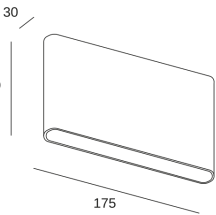

SLIM

PX-0563-NEG

Wall fixture IP54 SLIM LED 8.8W 3000K Black 524lm

TECHNICAL FEATURES

Luminaire total power : 10.3W

Real lumens : 524

Nominal lumens : 1200

Real lm/W : 51

Packaged weight (kg): 0.58

Packaging: 180mm x 45mm x 95mm