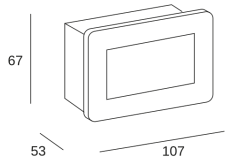

**RECT**

**PX-0549-ALU**

Wall fixture IP65 RECT LED 2.3 SW 3000-4000-6500K ON-OFF Stainless steel 323

**TECHNICAL FEATURES**

IP65 IK07

Luminaire total power : 2.3W

Real lumens : 153 (4000K)

Nominal lumens : 323

Real lm/W : 67

Correlated Colour Temperature (CCT) : SW  
3000-4000-6500K

Structure material : Stainless steel AISI304

Structure finish : Stainless steel

Diffuser material : Polycarbonate

Diffuser finish : OPAL