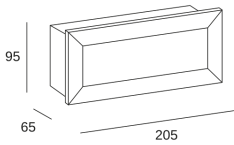

Structure finish : Stainless steel

Diffuser material : Polycarbonate

Diffuser finish : OPAL

**LUMINOTECHNIC FEATURES**

TM30 RG: 94

TM30 RF: 85

Melanopic ratio: 0.69

CRI: 80