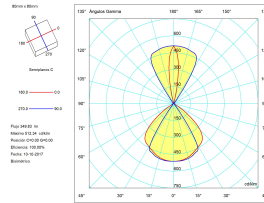

LOGISTICS

Net weight (kg): 0.41

Packaged weight (kg): 0.46

Packaging: 85mm x 85mm x 85mm