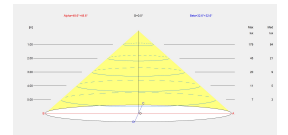

LOGISTICS

Net weight (kg): 0.41

Packaged weight (kg): 0.46

Packaging: 85mm x 85mm x 85mm