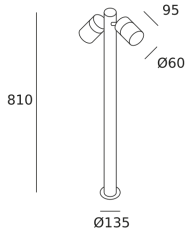

PIXA

PX-0524-NEG

Bollard IP44 PIXA GU10 16 Black

TECHNICAL FEATURES

Luminaire total power : 16W

Structure material : Stainless steel AISI202

Structure finish : Black

Diffuser material : Glass

Diffuser finish : Transparent

Max. size of light bulb : 60/50 mm

Recommended light bulb : GU10

Voltage / frequency : 100-240V/50-60Hz

Warranty : 3 Years

Resistant to marine environments : Yes

Easily recyclable luminaire

LUMINOTECHNIC FEATURES

Lampholder	Quantity	Light source power (W)
GU10	2	Max. power 8W

LOGISTICS

Net weight (kg): 1.64

Packaged weight (kg): 2.22

Packaging: 215mm x 215mm x 810mm