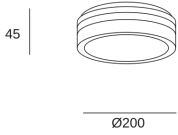

LUMINOTECHNIC FEATURES

CRI: 80

MacAdam steps: 3

Photobiological risk: RG0

Lampholder	Quantity	Light source power (W)
LED	1	13.5W

LOGISTICS

Net weight (kg): 0.24

Packaged weight (kg): 0.48