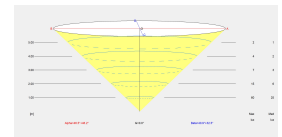

Real lm/W : 28

Correlated Colour Temperature (CCT) : LED warm-white 3000K

Lens / reflector angle : FLOOD 83°

Structure material : Aluminium

Structure finish : Black

Diffuser material : Glass

Diffuser finish : Transparent

MacAdam steps: 3

Photobiological risk: RG2

| Lampholder | Quantity | Light source power (W) |
|------------|----------|------------------------|
| LED        | 1        | 2.1W                   |

**LOGISTICS**