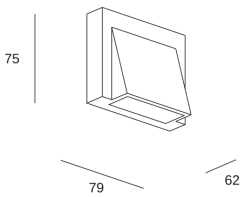

TECHNICAL FEATURES