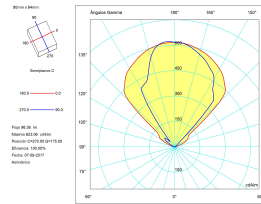

LUMINOTECHNIC FEATURES

CRI: 80

MacAdam steps: 3

Photobiological risk: RG2

Lampholder	Quantity	Light source power (W)
LED	1	2.1W