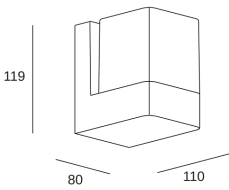

OPALO

PX-0372-NEG

Wall fixture IP44 OPALO LED 9.4 LED warm-white 3000K ON-OFF Black 975

TECHNICAL FEATURES

Luminaire total power : 9.4W

Real lumens : 421

Nominal lumens : 975

Real lm/W : 45

Correlated Colour Temperature (CCT) : LED warm-white 3000K

Structure material : Aluminium

Structure finish : Black

Diffuser material : Polycarbonate

Diffuser finish : OPAL

Voltage / frequency : 220-240V/50-60Hz

Lampholder	Quantity	Light source power (W)
LED	1	9.4W

LOGISTICS

Net weight (kg): 0.5

Packaged weight (kg): 0.68

Packaging: 115mm x 85mm x 125mm