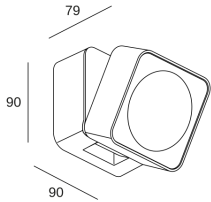

**TILT**

**PX-0367-ANT**

Wall fixture IP44 TILT LED 7 LED warm-white 3000K ON-OFF Urban grey 750

**TECHNICAL FEATURES**

Luminaire total power : 7W

Real lumens : 663

Nominal lumens : 750

Real lm/W : 95

Correlated Colour Temperature (CCT) : LED warm-white 3000K

Lens / reflector angle : FLOOD 96°

Structure material : Aluminium

Structure finish : Urban grey

Diffuser material : Glass

Diffuser finish : Transparent

Net weight (kg): 0.45

Packaged weight (kg): 0.53

Packaging: 100mm x 100mm x 90mm