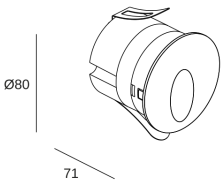

Icon Round

PX-0358-NEG

Recessed wall lighting IP65 Icon Round LED 3.3 LED warm-white 3000K ON-OFF Black 228

TECHNICAL FEATURES

Luminaire total power : 3.3W

Real lumens : 61

Nominal lumens : 228

Real lm/W : 18

Correlated Colour Temperature (CCT) : LED warm-white 3000K

Lens / reflector angle : FLOOD 87°

Structure material : Aluminium

Structure finish : Black

Diffuser material : Polycarbonate

Diffuser finish : Transparent

TM30 RF: 84

Melanopic ratio: 0.46

CRI: 80

MacAdam steps: 3

Photobiological risk: RG0

Lampholder	Quantity	Light source power (W)
LED	1	2.2W

LOGISTICS

Net weight (kg): 0.22

Packaged weight (kg): 0.25

Packaging: 85mm x 85mm x 95mm

Recess case