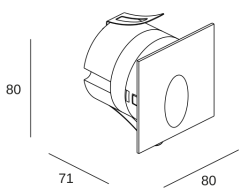

Icon Square

PX-0357-NEG

Recessed wall lighting IP65 Icon Square LED 3.3 LED warm-white 3000K ON-OFF Black 228

TECHNICAL FEATURES

Luminaire total power : 3.3W

Real lumens : 61

Nominal lumens : 228

Real lm/W : 18

Correlated Colour Temperature (CCT) : LED warm-white 3000K

Lens / reflector angle : FLOOD 87°

Structure material : Aluminium

Structure finish : Black

Diffuser material : Polycarbonate

Diffuser finish : Transparent

TM30 RF: 84

Melanopic ratio: 0.46

CRI: 80

MacAdam steps: 3

Photobiological risk: RG0

Lampholder	Quantity	Light source power (W)
LED	1	2.2W

LOGISTICS

Net weight (kg): 0.22

Packaged weight (kg): 0.25

Packaging: 85mm x 85mm x 95mm

Recess case