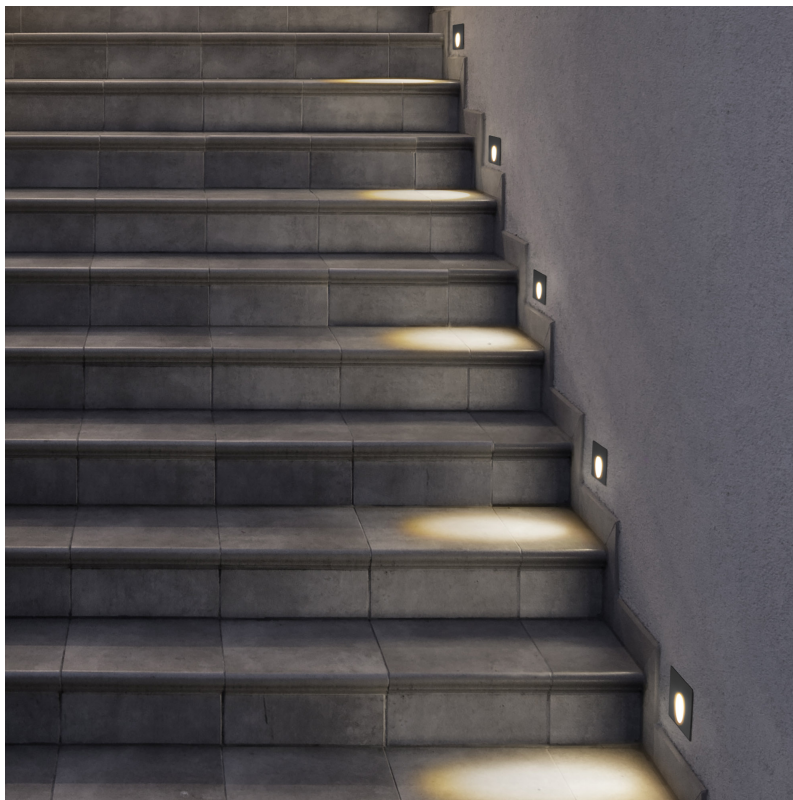

Recess case