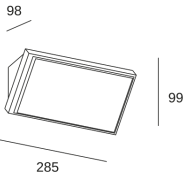

LUMINOTECHNIC FEATURES

CRI: 80

MacAdam steps: 3

Photobiological risk: RG0

Lampholder	Quantity	Light source power (W)
LED	1	10.5W

LOGISTICS

Net weight (kg): 0.42

Packaged weight (kg): 0.56

Packaging: 110mm x 110mm x 275mm