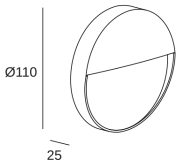

**Nod Round**

**PX-0351-NEG**

Recessed wall lighting IP65 Nod Round LED 2.6 LED warm-white 3000K ON-OFF Black 210

**TECHNICAL FEATURES**

Luminaire total power : 2.6W

Real lumens : 128

Nominal lumens : 210

Real lm/W : 49

Correlated Colour Temperature (CCT) : LED warm-white 3000K

Lens / reflector angle : HORIZONTAL 111°

Structure material : Aluminium

Structure finish : Black

Diffuser material : Polycarbonate

Diffuser finish : OPAL