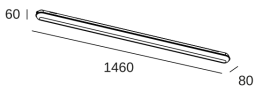

Pop 1460mm

PX-0308-GRI

Ceiling fixture IP65 Pop 1460mm LED 41.5W LED neutral-white 4000K ON-OFF Grey 4245lm

TECHNICAL FEATURES

IP65 IK09

Luminaire total power : 44W

Real lumens : 4245

Nominal lumens : 6426

Real lm/W : 96

Correlated Colour Temperature (CCT) : LED neutral-white 4000K

Lens / reflector angle : HORIZONTAL 114°

Structure material : ABS

Structure finish : Grey

Diffuser material : Polycarbonate

Diffuser finish : Transparent