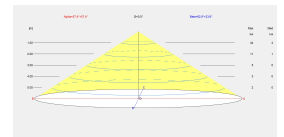

LOGISTICS

Net weight (kg): 0.23

Packaged weight (kg): 0.28

Packaging: 105mm x 105mm x 85mm