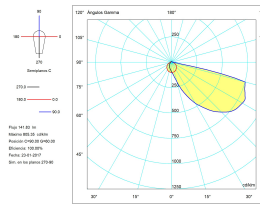

MacAdam steps: 3

Photobiological risk: RG0

Lampholder	Quantity	Light source power (W)
LED	1	2,5W

LOGISTICS

Net weight (kg): 0.23

Packaged weight (kg): 0.28

Packaging: 105mm x 105mm x 85mm