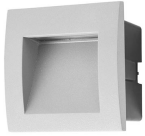

Face

PX-0285-GRI

Recessed wall lighting IP65 Face LED 3.3 LED neutral-white 4000K ON-OFF Grey 370.00

TECHNICAL FEATURES

Luminaire total power : 3.3W

Real lumens : 142

Nominal lumens : 370

Real lm/W : 43

Correlated Colour Temperature (CCT) : LED neutral-white 4000K

Lens / reflector angle : HORIZONTAL 111°

Structure material : Aluminium

Structure finish : Grey

Diffuser material : Glass

Diffuser finish : Transparent