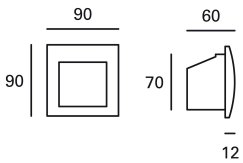

LUMINOTECHNIC FEATURES

CRI: 80

MacAdam steps: 3

Photobiological risk: RG0

Lampholder	Quantity	Light source power (W)
LED	1	2,5W