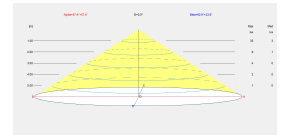

LOGISTICS

Net weight (kg): 0.23

Packaged weight (kg): 0.29

Packaging: 105mm x 105mm x 85mm