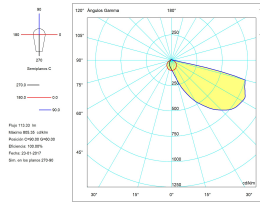

MacAdam steps: 3

Photobiological risk: RG0

Lampholder	Quantity	Light source power (W)
LED	1	2,5W

**LOGISTICS**

Net weight (kg): 0.23

Packaged weight (kg): 0.29

Packaging: 105mm x 105mm x 85mm