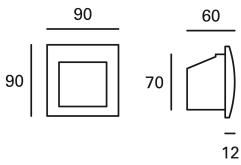

LUMINOTECHNIC FEATURES

CRI: 80

MacAdam steps: 3

Photobiological risk: RG0

Lampholder	Quantity	Light source power (W)
LED	1	2,5W