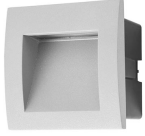

**Face**

**PX-0284-GRI**

Recessed wall lighting IP65 Face LED 3.3 LED warm-white 3000K ON-OFF Grey 340.00

**TECHNICAL FEATURES**

Luminaire total power : 3.3W

Real lumens : 113

Nominal lumens : 340

Real lm/W : 34

Correlated Colour Temperature (CCT) : LED warm-white 3000K

Lens / reflector angle : HORIZONTAL 111°

Structure material : Aluminium

Structure finish : Grey

Diffuser material : Glass

Diffuser finish : Transparent