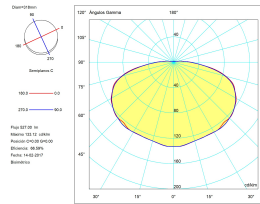

Diffuser material : Glass

Diffuser finish : Sandblasted

Max. size of light bulb : 110/90 mm

Recommended light bulb : E27

Voltage / frequency : 100-240V/50-60Hz

Warranty : 5 Years

Easily recyclable luminaire

LUMINOTECHNIC FEATURES

Lampholder	Quantity	Light source power (W)
E27	1	Max. power 15W

LOGISTICS

Net weight (kg): 1.37

Packaged weight (kg): 2.18

Packaging: 330mm x 230mm x 330mm