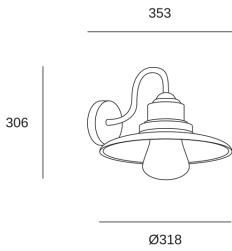

Avenue

PX-0252-NEG

Wall fixture IP44 Avenue E27 15 Black

TECHNICAL FEATURES

IP44

Luminaire total power : 15W

Structure material : Steel, Aluminium

Structure finish : Black

Diffuser material : Glass

Diffuser finish : Sandblasted

Max. size of light bulb : 110/90 mm

Recommended light bulb : E27

Voltage / frequency : 100-240V/50-60Hz

Warranty : 5 Years

Easily recyclable luminaire

LUMINOTECHNIC FEATURES

Lampholder	Quantity	Light source power (W)
E27	1	Max. power 15W

LOGISTICS

Net weight (kg): 1.37

Packaged weight (kg): 2.18

Packaging: 330mm x 230mm x 330mm