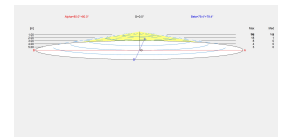

Diffuser material : Glass

Diffuser finish : Sandblasted

Max. size of light bulb : 110/90 mm

Recommended light bulb : E27

Voltage / frequency : 100-240V/50-60Hz

Warranty : 5 Years

Easily recyclable luminaire

LUMINOTECHNIC FEATURES

Lampholder	Quantity	Light source power (W)
E27	1	Max. power 15W

LOGISTICS

Net weight (kg): 1.37

Packaged weight (kg): 2.18

Packaging: 330mm x 230mm x 330mm